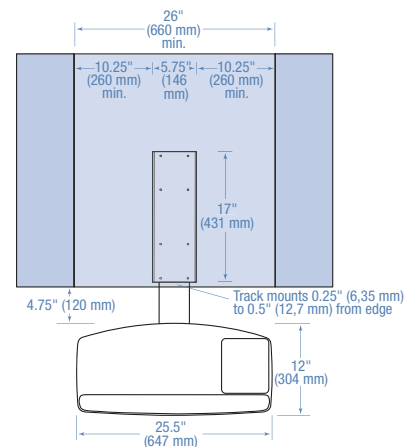

Dimensions

available at:

800.531.3746

info@thehumansolution.com
thehumansolution.com

*Antimicrobial Product Protection

Gel-filled wrist rests with antimicrobial protection inhibits the growth of microorganisms, such as bacteria, on the product surface, that can cause stains, odors and product degradation.

*Battery Saving Mousepad Designs

Please recycle. Printed in U.S.A.

3M and Precise are trademarks of 3M. © 3M 2007

70-0714-3247-3