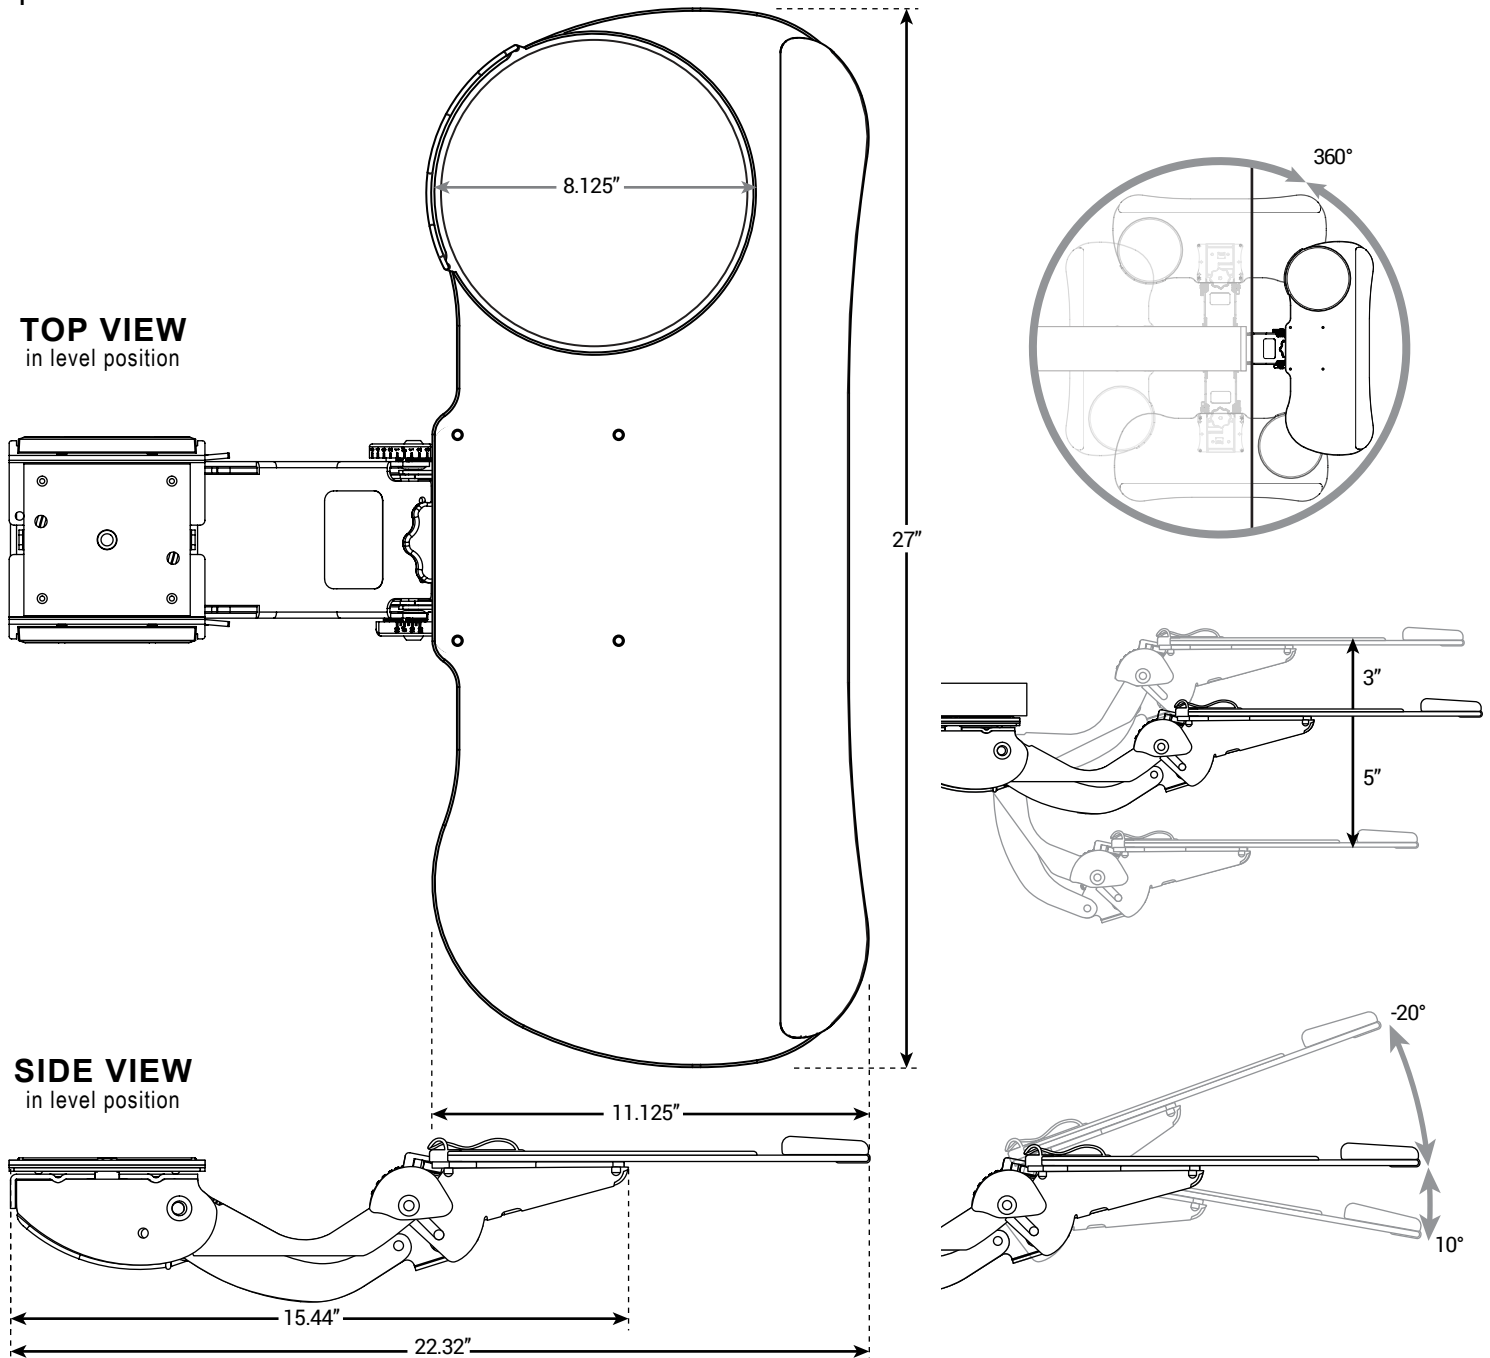

Specifications

CAPABILITIES

Height Adjustment 8" total (3" above track to 5" below)

Tilt Adjustment 20° negative to 10° positive

Track Lengths 21" L (standard)
11" L (for limited space)

Swivel at Mechanism 360°

Warranty 5 years

FEATURES

- Easy lift and release height adjustment mechanism gives you 8" of adjustment without need for levers or knobs, and wheel tilt adjustment allows for both negative and positive platform tilt
- Wide keyboard platform is large enough to hold both your keyboard and mouse on the same surface
- Includes removable foam palm support, as well as an integrated foam mousing surface and mouse cord manager that can be easily switched for ambidextrous mousing
- American-made durable steel track and mechanism and slim phenolic platform meet or exceed ANSI / BIFMA standards