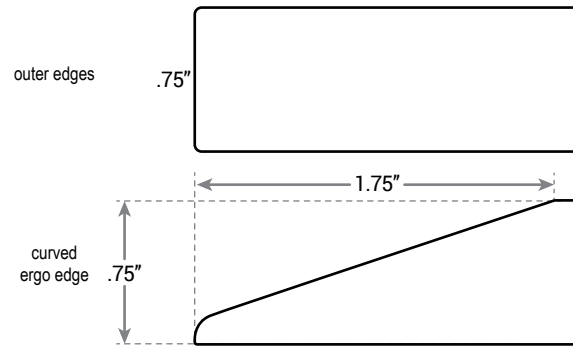

Specifications

TOP VIEW

LEFT & RIGHT EXTENSION

extension can be on the left or right side

SIDE VIEW

CAPABILITIES

colors black and white

FEATURES