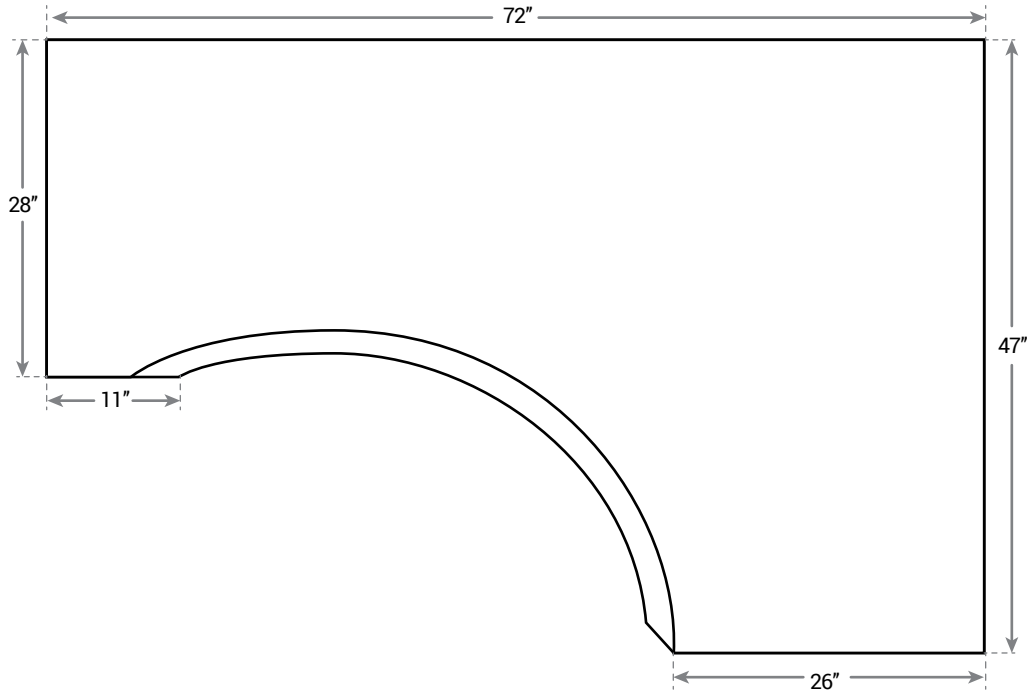

Specifications

TOP VIEW

LEFT & RIGHT EXTENSION

extension can be on the left or right side

SIDE VIEW

CAPABILITIES

colors black and white

FEATURES