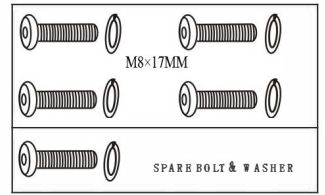

FUZ5B-LO and FUZ6B-HI

FUZ6B-HI

TYPE A ARM BOLTS & WASHER

HEADWARE

TYPE B BACK BOLTS

ALLEN WRENCH

800.531.3746 • info@thehumansolution.com • thehumansolution.com

FUZ5B-LO