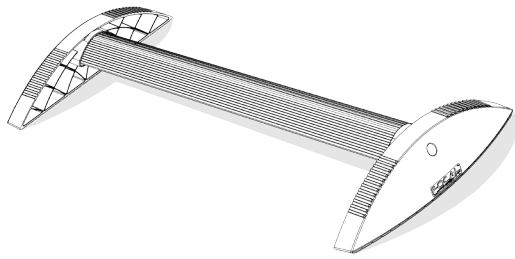

# ACCESSORIES

Optimize Your Workspace

Love your Focal desk and seat, but want to optimize your workspace even further? Our line of desk and seating accessories will immediately get you working at peak productivity.

Keep reading to explore all of our accessories.

Dimensions  
Weight

L 26" x W 14" x H 3.5"  
3 lbs.

## FEATURES

- Sturdy extruded anodized aluminum bar
- Non-marking Butyl rubber to keep you upright
- Lightweight for portability
- Easily paired with Focal Upright seats or stand-biased desks

### FEATURES

- Simply secures monitor in place
- Slides on to top edge of Locus Desk or back edge of Stay Flat Shelf
- Designed in Rhode Island