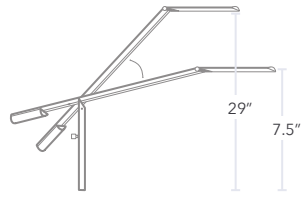

## WORKS WITH

- Focal Upright Locus Seat
- Complement to any standing desk

Dimensions  
Weight

L 32" x W 1.25" x H 7.5-29"  
6 lbs.