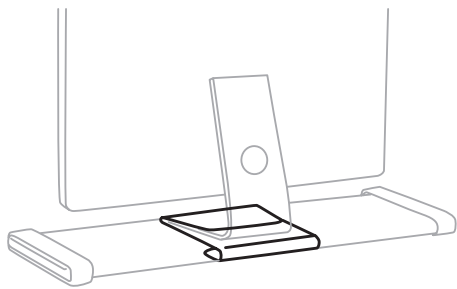

Dimensions
Weight

L 7.75" x W 9" x H 1"
2.5 lbs.

IMAC BRACKET

Keeping Your Screen Stable

Keep your monitor in place simply and securely with this handy bent steel bracket.

Works with iMac computers, Thunderbolt and Cinema displays.

FEATURES

- Simply secures monitor in place
- Slides on to top edge of Locus Desk or back edge of Stay Flat Shelf
- Designed in Rhode Island

MATERIALS

Powder-coated bent steel

SHIPPING DETAILS

Ships fully assembled.

Box is L 10" x W 8" x H 2", weight is 3 lbs.

WORK WITH

- Stay Flat Shelf or Locus Desk top
- Suitable for iMac computers, Thunderbolt and Cinema displays