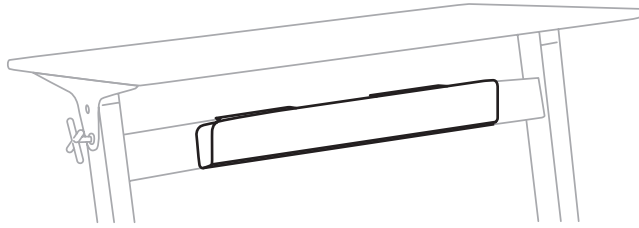

### FEATURES

- Simply secures monitor in place
- Slides on to top edge of Locus Desk or back edge of Stay Flat Shelf
- Designed in Rhode Island

### WORK WITH

- Stay Flat Shelf or Locus Desk top
- Suitable for iMac computers, Thunderbolt and Cinema displays

Dimensions  
Weight

L 4" x W 6" x H 27"  
5 lbs.