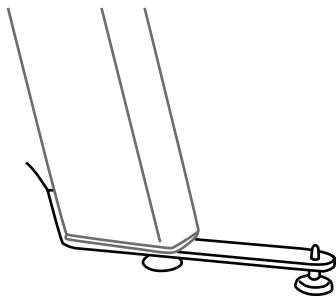

Dimensions
Weight

L 4" x W 6" x H 27"
5 lbs.

FEATURES

- Keeps loose cables and power strips neat and tidy
- Fits perfectly on Focal desk stabilizing beam to stay hidden beneath and behind desk
- Designed in Rhode Island

SHIPPING DETAILS

Ships fully assembled.

Box is L 28" x W 8" x H 6", weight is 6 lbs.

CABLE MANAGEMENT TRAY

Keep Pesky Cables in Line

Tired of all that cable clutter surrounding your desk? Keep your wires and cables in line with the sleek cable management tray. This simple add-on works with any Focal Upright desk and can be added at any point post-purchase.

MATERIALS

Powder-coated bent steel

WORKS WITH

- Any Focal Upright desk

Dimensions
Weight

L 11.7" x W 1.5" x H 3.7"
2.9 lbs.

FEATURES

- Engineered to prevent desks loaded with extra weight from tipping forward
- Sleek, L-shape design works seamlessly with any Focal desk, easily attaching to the base of the lower K-Leg
- Recommended for users loading their desk with more than 45 lbs. weight

SHIPPING DETAILS

Ships fully assembled.

Box is L 12.75" x W 9.5" x H 2.25", weight is 3.75 lbs.

DESK STABILIZERS

Keeps The Sphere Desk Stable with Multiple Monitors

Using more than three monitors? Then you are in need of desk stabilizers. These discrete stabilizing feet attach to your desk frame, increasing its footprint to prevent the dreaded desk tip.

MATERIALS

Cold rolled steel.

WORKS WITH

- Works with both the Locus Desk and Sphere Desk