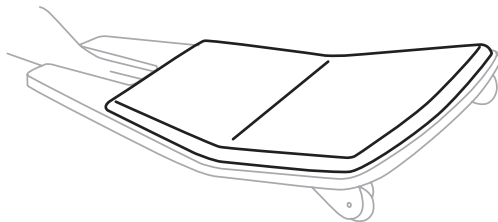

Dimensions
Weight

L 26.25" x W 24.25" x H 0.8"
4.25 lbs.

FEATURES

- Reduces strain and pressure on feet and legs
- Ergonomist-recommended
- Removable
- One year warranty

SHIPPING DETAILS

Ships fully assembled.

Box is L 30" x W 30" x H 1", weight is 6 lbs.

ANTI-FATIGUE MAT

An Extra Layer of Comfort

Add an extra layer of comfort and cushioning beneath your feet. Ergonomist-recommended mat reduces strain and pressure on feet and legs.

MATERIALS

Closed cell soft polyurethane foam.

WORKS WITH

- Focal Upright Locus Seat
- Complement to any standing desk