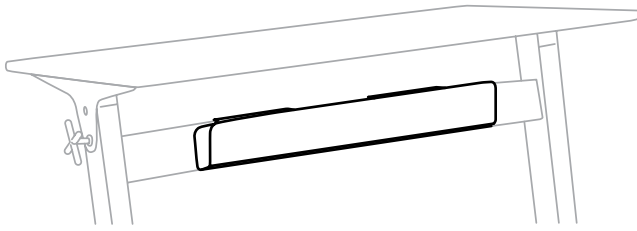

CABLE MANAGEMENT TRAY

Dimensions
Weight

L 4" x W 6" x H 27"
5 lbs.

The Cable Management Tray liberates you from all that cable clutter. Made of powder-coated bent steel, the cable management tray keeps all of your cables tidy and organized by seamlessly bolting to the upper stretcher of any Focal desk.

FEATURES

- Keeps loose cables and power strips neat and tidy
- Fits perfectly on Focal desk stabilizing beam to stay hidden beneath and behind desk
- Designed in Rhode Island

MATERIALS

Powder-coated bent steel

COMPATIBLE WITH

- Any Focal Upright desk

SHIPPING DETAILS

Ships fully assembled. Box is L 28" x W 8" x H 6", weight is 6 lbs.