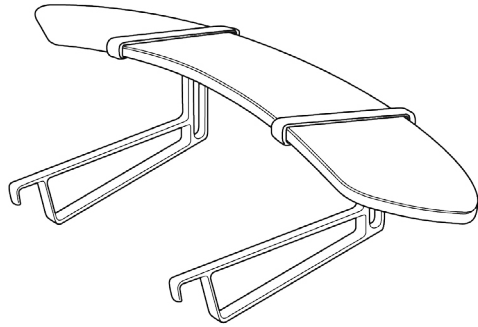

STAY FLAT SHELF

The Stay Flat Shelf provides a level surface, even when the desk is at full tilt. It keeps your water bottle, papers, and knickknacks in place. The shelf is made of furniture grade plywood and is attached with cast aluminum and silver powder-coated brackets.

Available for all sizes of Locus Desk and the Sphere Desk.

Dimensions	L 48" x W 10" x H 0.75"	L 56" x W 10" x H 0.75"	L 58" x W 10" x H 0.75"
Weight	20 lbs.	22 lbs.	22 lbs.
Compatibility	Locus 4 Desk	Locus 5 or Locus 6 Desk	Sphere Desk

FINISHES

MATERIALS

Shelf is made of 13-layer 0.75" American-made hardwood ply, NAUF plywood available. Brackets are made from silver powder-coated cast aluminum.

COMPATIBLE WITH

- Any Focal Upright desk.
- Locus 4 Shelf fits Locus 4 Desk, Locus 5/6 Shelf fits Locus 5 or Locus 6, and Sphere Shelf fits Sphere Desk.

FEATURES

- Provides a level surface, even when the desk is at a full tilt
- Mounted monitors rest at the ergonomically-recommended height
- Wooden shelf designed and made in the USA

SHIPPING DETAILS

	LOCUS 4	LOCUS 5/6	SPHERE
Shipping dimensions	L 50" x W 12" x H 3"	L 59" x W 15" x H 5"	L 59" x W 15" x H 5"
Shipping weight	21 lbs.	23 lbs.	23 lbs.