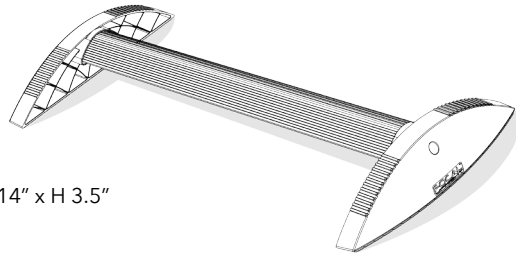

## STABILIZING FOOT REST

Dimensions  
Weight

L 26" x W 14" x H 3.5"  
3 lbs.

The Stabilizing Foot Rest engages the large leg muscles for enhanced support and caloric burn, takes pressure off your foot bones, provides much-needed ankle support, and promotes circulation in your lower body. Additionally, the Stabilizing Foot Rest encourages you to vary postures while you work.