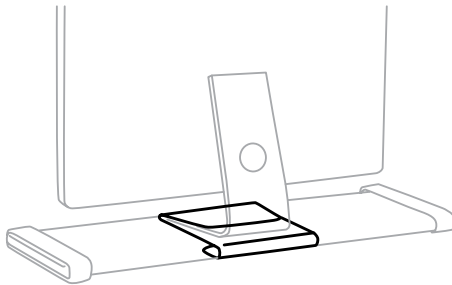

IMAC BRACKET

Dimensions
Weight

L 7.75" x W 9" x H 1"
2.5 lbs.

The iMac Bracket keeps your monitor in place simply and securely. The powder-coated bent steel device can be placed directly onto the Locus or Sphere Desk or attached to the Stay Flat Shelf and works with iMac computers, Thunderbolt and Cinema displays.

FEATURES

- Simply secures monitor in place
- Slides on to top edge of Locus Desk or back edge of Stay Flat Shelf
- Designed in Rhode Island

MATERIALS

Powder-coated bent steel

SHIPPING DETAILS

Ships fully assembled.

Box is L 10" x W 8" x H 2", weight is 3 lbs.

COMPATIBLE WITH

- Stay Flat Shelf or Locus Desk top
- Suitable for iMac computers, Thunderbolt and Cinema displays