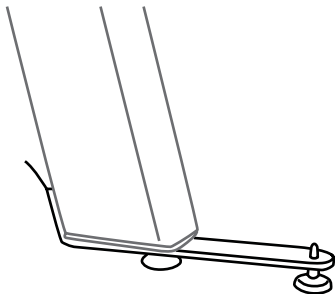

DESK STABILIZERS

Dimensions
Weight

L 11.7" x W 1.5" x H 3.7"
2.9 lbs.

The Desk Stabilizers are engineered to prevent desks loaded with extra weight from tipping forward. How do they work? These discrete stabilizing feet attaches to your desk frame and push the center of gravity forward preventing the dreaded desk tip. The sleek, L-shape design works seamlessly with any Focal desk, easily attaching to the base of the lower K-Leg.

FEATURES

- Engineered to prevent desks loaded with extra weight from tipping forward
- Sleek, L-shape design works seamlessly with any Focal desk, easily attaching to the base of the lower K-Leg
- Recommended for users loading their desk with more than 45 lbs. weight

MATERIALS

Cold rolled steel

COMPATIBLE WITH

- Locus Desk (all sizes)
- Sphere Desk

SHIPPING DETAILS

Ships fully assembled. Box is L 12.75" x W 9.5" x H 2.25", weight is 3.75 lbs.