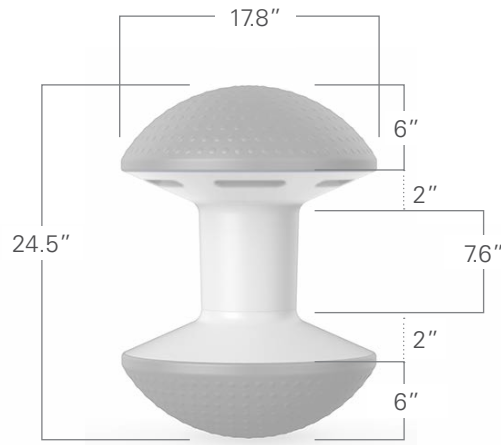

The Ballo stool is ideal for:

- Collaboration spaces
- Education spaces
- Cafeterias
- Reception areas
- Touchdown spaces
- Guest seating at workstations
- Family rooms
- Home offices
- Lounge areas

Features

- Air-filled, non-slip dimpled domes shape to the body and provide a comfortable sitting experience
- Firmness of domes can be adjusted to personal preference
- Ballo is made from eco-friendly TPV material and contains no PVCs
- Encourages movement
- Lightweight at just 13.5 pounds

Specifications

- Ships inflated
- Air pump is included in package
- Weight: 13.5 lbs
- Accommodates users up to 300 lbs
- 3-year warranty

Black

Red

Gray

Green

Sky Blue

Yellow

Body material
polypropylene cone and spool column

The Ballo stool features a counterweight in its base that helps it remain upright.