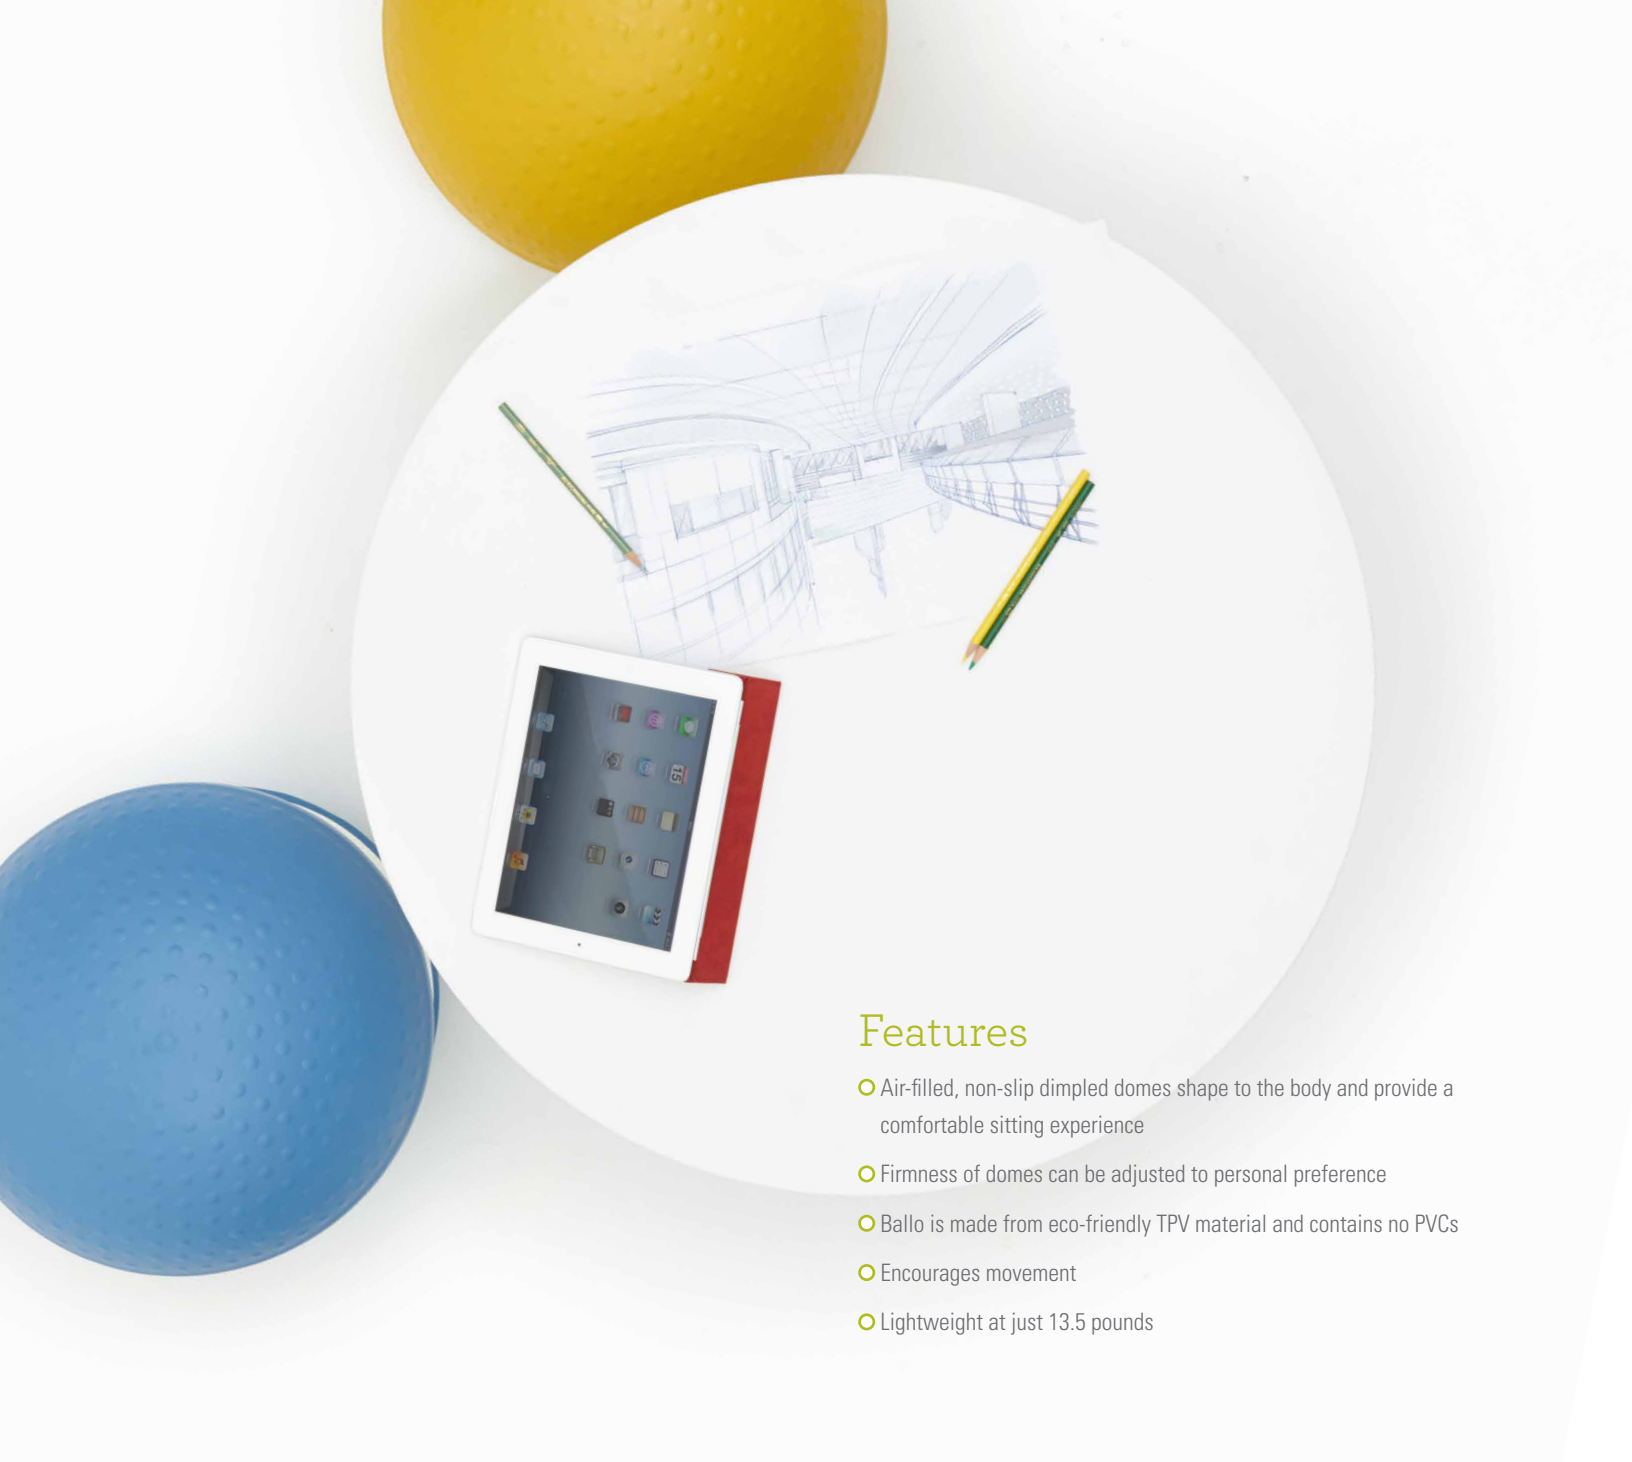

ballo[™]

A Don Chadwick Design

Humanscale

Ballo is a multipurpose stool for short-term, active sitting. Ideal for a variety of uses, settings and spaces, the Ballo stool is suited to home and office environments and everywhere in between. Perfect for pulling up a quick seat, surrounding a conference table or for use in a reception area, Ballo inspires activity. Available in seven colors, Ballo's playful aesthetic complements any space while promoting healthy movement.

The Ballo stool is ideal for:

- Collaboration spaces
- Education spaces
- Cafeterias
- Reception areas
- Touchdown spaces
- Guest seating at workstations
- Family rooms
- Home offices
- Lounge areas

Features

- Air-filled, non-slip dimpled domes shape to the body and provide a comfortable sitting experience
- Firmness of domes can be adjusted to personal preference
- Ballo is made from eco-friendly TPV material and contains no PVCs
- Encourages movement
- Lightweight at just 13.5 pounds

Body material
polypropylene cone and spool column

The Ballo stool features a counterweight in its base that helps it remain upright.