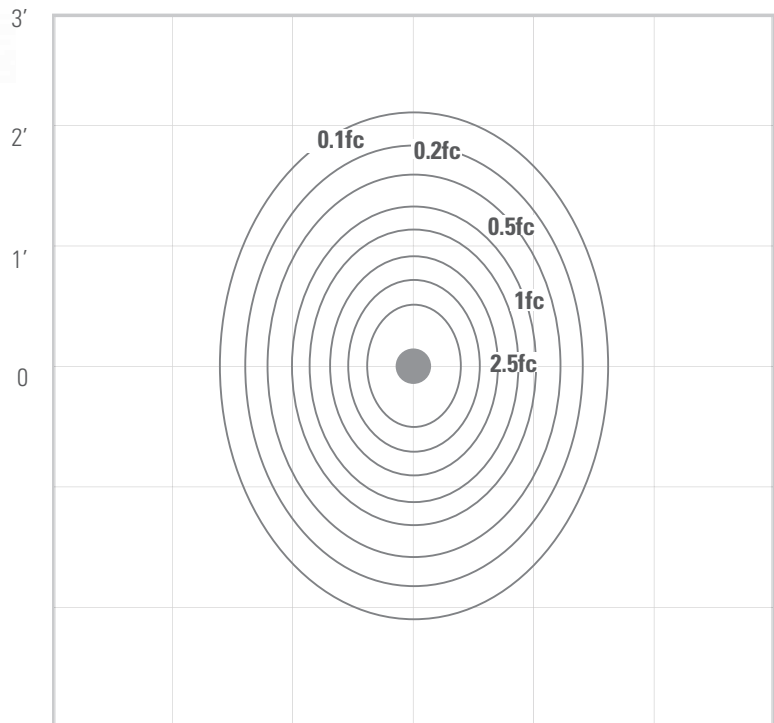

## Specifications

- Lumen output: 330 lumens
- Power consumption: 7 watts
- Color Temperature: 3000K
- Color Rendering Index: 80
- Lifespan: Up to 50,000 hours
- ETL/cETL certified and CE pending
- RoHS/WEEE compliant
- Maximum reach: 28" (710 mm)
- Working height: 18" (455 mm)
- Finish options: White, Silver
- 56% post-consumer recycled content

## Photometric Performance: Values Based on 24" (610 mm) Mounting Height

**LED lighting facts**  
A Program of the U.S. DOE

Light Output (Lumens) **330**

Watts **7**

Lumens per Watt (Efficacy) **47**

---

Color Accuracy **80**  
Color Rendering Index (CRI)