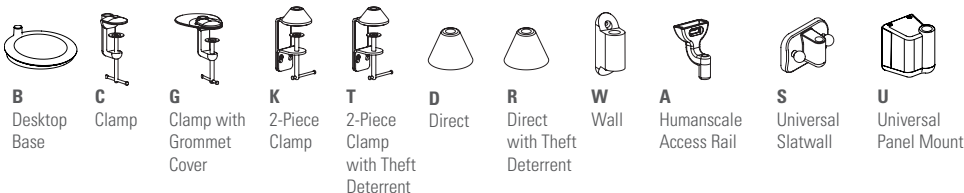

Mount

Creating a more comfortable place to work