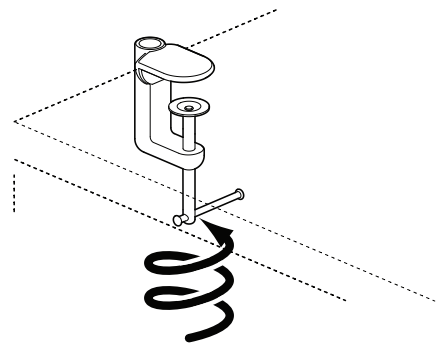

12

13

14

15

HSIEDL012

• **Element Disc™ LED Light**
Portable Luminaire
INSTRUCTIONS

• **Element Disc™ LED Light**
Luminaire Portatif
INSTRUCTIONS

available at:

800.531.3746
info@thehumansolution.com
thehumansolution.com

1

2

- 1 For Indoor Use Only
- 2 The external flexible cable or cord of this luminaire can not be replaced; if the cord is damaged, the luminaire shall be destroyed.
- 3 This luminaire is not suitable for mounting on tubular material.