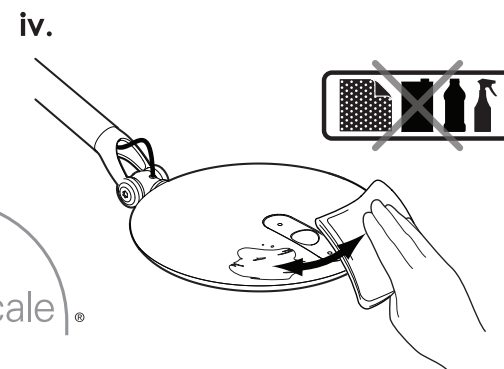

12

13

14

15

HSIEDL012

• **Element Disc™ LED Light**
Portable Luminaire
INSTRUCTIONS

• **Element Disc™ LED Light**
Luminaire Portatif
INSTRUCTIONS

available at:

800.531.3746
info@thehumansolution.com
thehumansolution.com

1

2

- 1 For Indoor Use Only
- 2 The external flexible cable or cord of this luminaire can not be replaced; if the cord is damaged, the luminaire shall be destroyed.
- 3 This luminaire is not suitable for mounting on tubular material.