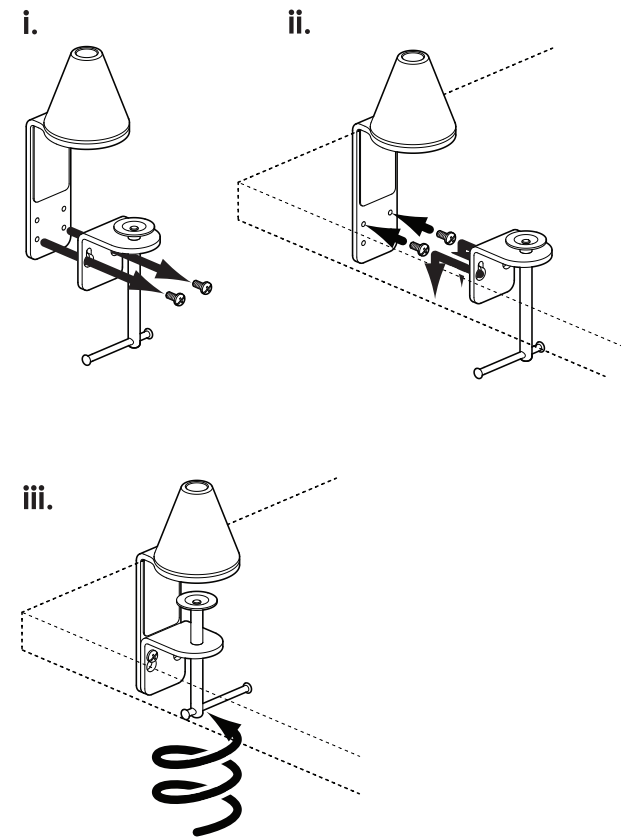

- 1 For Indoor Use Only
- 2 The external flexible cable or cord of this luminaire can not be replaced; if the cord is damaged, the luminaire shall be destroyed.
- 3 This luminaire is not suitable for mounting on tubular material.

3