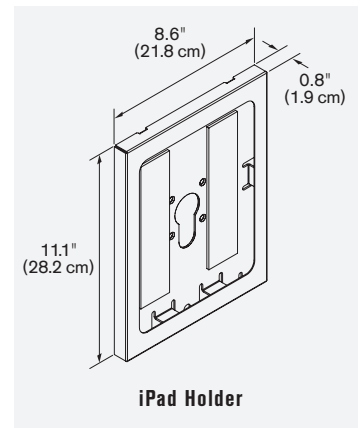

### CAPABILITIES

<b>Vertical range</b> .....	16" (+/- 8" from horizontal)
<b>Horizontal range</b> .....	24.8"
<b>Rotation</b> .....	360 degrees at three joints
<b>Monitor tilt</b> .....	200 degrees
<b>Monitor pivot</b> .....	Landscape to portrait
<b>Monitor compatibility</b> .....	VESA® 75mm and 100mm
<b>Cable management</b> .....	Cables are concealed in arm
<b>Mounting options</b> .....	FLEXmount™, Slatwall, Wall, Thru-Desk