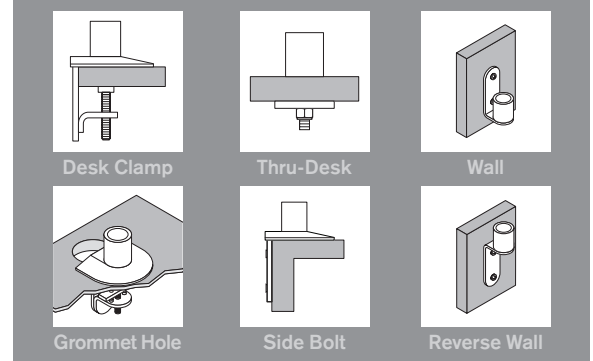

FLEXMOUNT™ CONFIGURATIONS