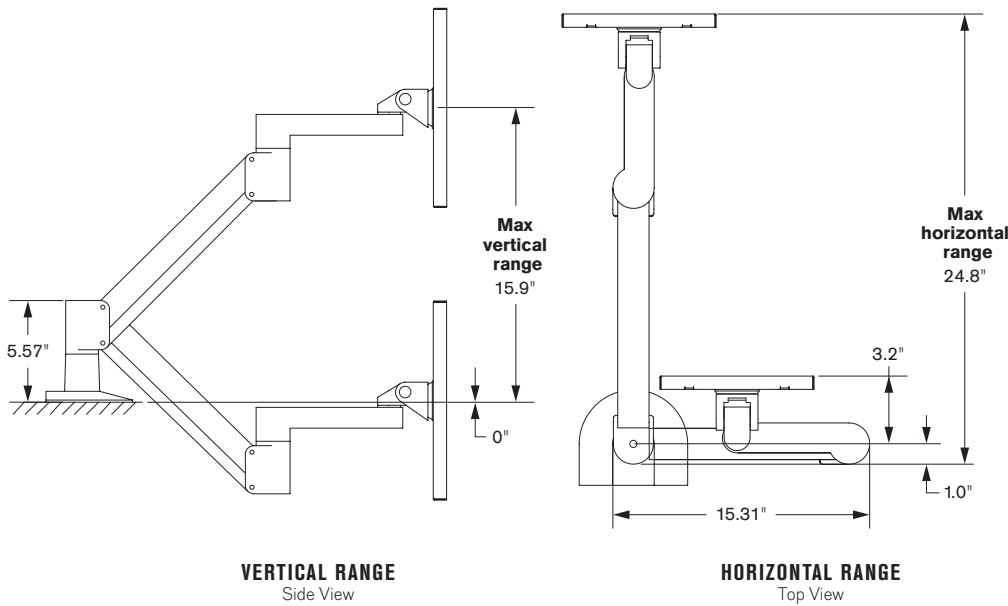

# Model 7000-8424

## Specifications

### CAPABILITIES

<b>Vertical range</b> .....	16" (+/- 8" from horizontal)
<b>Horizontal range</b> .....	24.8"
<b>Rotation</b> .....	360 degrees at three joints
<b>Monitor tilt</b> .....	200 degrees
<b>Monitor pivot</b> .....	Landscape to portrait
<b>Monitor compatibility</b> .....	VESA® 75mm and 100mm
<b>Cable management</b> .....	Cables are concealed in arm
<b>Mounting options</b> .....	FLEXmount™, Slatwall, Wall, Thru-Desk