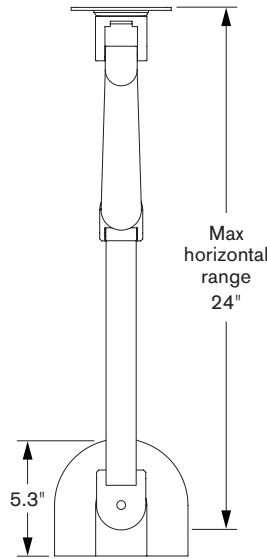

# Model 9105

## Specifications

**SIDE VIEW**  
Vertical Range

**TOP VIEW**  
Horizontal Range

**TOP VIEW**  
Arm Folded

### CAPABILITIES

<b>Vertical range</b> .....	15.5"
<b>Horizontal range</b> .....	24"
<b>Rotation</b> .....	360 degrees at three joints
<b>Monitor tilt</b> .....	200 degrees
<b>Monitor pivot</b> .....	Landscape to portrait
<b>Monitor compatibility</b> .....	VESA® 75mm and 100mm
<b>Cable management</b> .....	Cables are clipped beneath arm
<b>Mounting options</b> .....	FLEXmount™, Wall, Pole, Thru-Desk
<b>Monitor weight/model number</b> .....	7 - 26 lbs / 9105-500
	13.2 - 32.6 lbs / 9105-800
	21.8 - 37.7 lbs / 9105-1000
	35.5 - 54 lbs / 9105-1500

### OPTIONAL ACCESSORIES

**QUICK RELEASE ADAPTERS**  
Allows for quick attach and release of monitor.

**MOUNTS**  
Wall (8325), pole (8210) and thru-desk (8312).

**EXTENDER TUBE**  
Raise the height of your arm. 6" (8171-75-6) extension available.