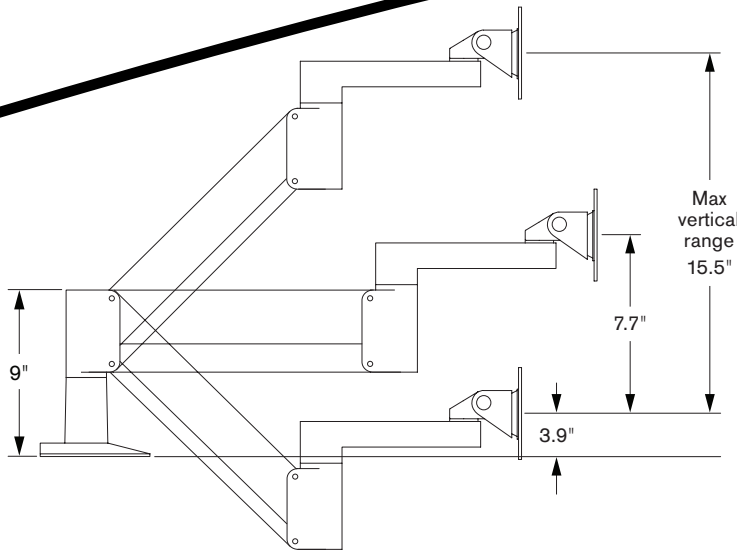

## Specifications

**SIDE VIEW**  
Vertical Range

**TOP VIEW**  
Horizontal Range

**TOP VIEW**  
Arm Folded

### CAPABILITIES

<b>Vertical range</b> .....	15.5"
<b>Horizontal range</b> .....	24"
<b>Rotation</b> .....	360 degrees at three joints
<b>Monitor tilt</b> .....	200 degrees
<b>Monitor pivot</b> .....	Landscape to portrait
<b>Monitor compatibility</b> .....	VESA® 75mm and 100mm
<b>Cable management</b> .....	Cables are clipped beneath arm
<b>Mounting options</b> .....	FLEXmount™, Wall, Pole, Thru-Desk
<b>Monitor weight/model number</b> .....	7 - 26 lbs / 9105-500
	13.2 - 32.6 lbs / 9105-800
	21.8 - 37.7 lbs / 9105-1000
	35.5 - 54 lbs / 9105-1500