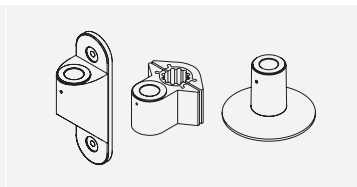

MOUNTS
Wall (8325), pole (8210) and thru-desk (8312).