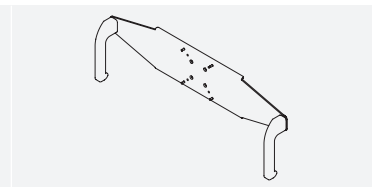

### CAPABILITIES

<b>Vertical range</b> .....	15.5"
<b>Horizontal range</b> .....	24"
<b>Rotation</b> .....	360 degrees at three joints
<b>Monitor tilt</b> .....	200 degrees
<b>Monitor pivot</b> .....	Landscape to portrait
<b>Monitor compatibility</b> .....	VESA® 75mm and 100mm
<b>Cable management</b> .....	Cables are clipped beneath arm
<b>Mounting options</b> .....	FLEXmount™, Wall, Pole, Thru-Desk
<b>Monitor weight/model number</b> .....	7 - 26 lbs / 9105-500
	13.2 - 32.6 lbs / 9105-800
	21.8 - 37.7 lbs / 9105-1000
	35.5 - 54 lbs / 9105-1500

### OPTIONAL ACCESSORIES

**QUICK RELEASE ADAPTERS**  
Allows for quick attach and release of monitor.

**MOUNTS**  
Wall (8325), pole (8210) and thru-desk (8312).

**EXTENDER TUBE**  
Raise the height of your arm. 6" (8171-75-6) extension available.