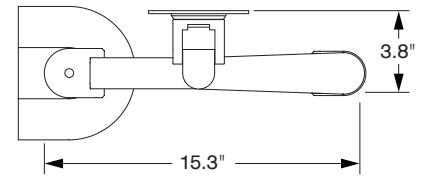

## Specifications

**SIDE VIEW**  
Vertical Range

**TOP VIEW**  
Horizontal Range

**TOP VIEW**  
Arm Folded

### CAPABILITIES

<b>Vertical range</b> .....	15.5"
<b>Horizontal range</b> .....	24"
<b>Rotation</b> .....	360 degrees at three joints
<b>Monitor tilt</b> .....	200 degrees
<b>Monitor pivot</b> .....	Landscape to portrait
<b>Monitor compatibility</b> .....	VESA® 75mm and 100mm
<b>Cable management</b> .....	Cables are clipped beneath arm
<b>Mounting options</b> .....	FLEXmount™, Wall, Pole, Thru-Desk
<b>Monitor weight/model number</b> .....	7 - 26 lbs / 9105-500
	13.2 - 32.6 lbs / 9105-800
	21.8 - 37.7 lbs / 9105-1000
	35.5 - 54 lbs / 9105-1500