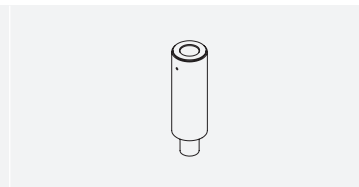

### CAPABILITIES

<b>Vertical range</b> .....	15.5"
<b>Horizontal range</b> .....	24"
<b>Rotation</b> .....	360 degrees at three joints
<b>Monitor tilt</b> .....	200 degrees
<b>Monitor pivot</b> .....	Landscape to portrait
<b>Monitor compatibility</b> .....	VESA® 75mm and 100mm
<b>Cable management</b> .....	Cables are clipped beneath arm
<b>Mounting options</b> .....	FLEXmount™, Wall, Pole, Thru-Desk
<b>Monitor weight/model number</b> .....	7 - 26 lbs / 9105-500
	13.2 - 32.6 lbs / 9105-800
	21.8 - 37.7 lbs / 9105-1000
	35.5 - 54 lbs / 9105-1500

### OPTIONAL ACCESSORIES

**QUICK RELEASE ADAPTERS**  
Allows for quick attach and release of monitor.

**MOUNTS**  
Wall (8325), pole (8210) and thru-desk (8312).

**EXTENDER TUBE**  
Raise the height of your arm. 6" (8171-75-6) extension available.