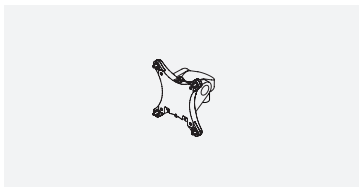

OPTIONAL ACCESSORIES

QUICK RELEASE ADAPTERS
Allows for quick attach and release of monitor.