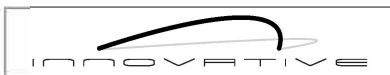

www.thehumansolution.com
info@thehumansolution.com
800.531.3746