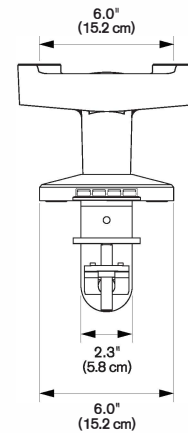

Busby™

Specifications

MODEL 8451

MODEL 8451-75

MODEL 8451-8408

CONFIGURATIONS

Desk Edge Thru-Desk Grommet Hole

CONFIGURATIONS