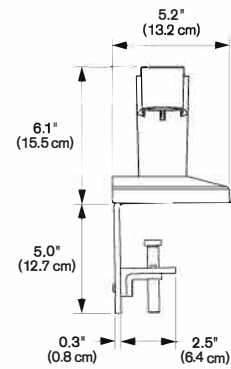

Busby™

Specifications

MODEL 8451

MODEL 8451-75

MODEL 8451-8408

CONFIGURATIONS

Desk Edge Thru-Desk Grommet Hole

CONFIGURATIONS