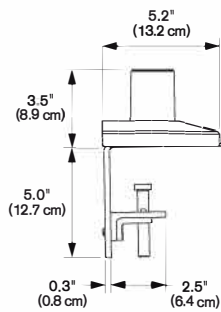

Busby™

Specifications

MODEL 8451

MODEL 8451-75

MODEL 8451-8408

CONFIGURATIONS

Desk Edge Thru-Desk Grommet Hole

CONFIGURATIONS