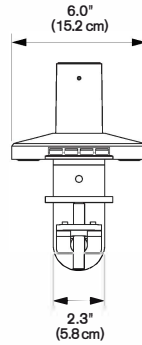

Busby™

Specifications

MODEL 8451

MODEL 8451-75

MODEL 8451-8408

CONFIGURATIONS

Desk Edge Thru-Desk Grommet Hole

CONFIGURATIONS