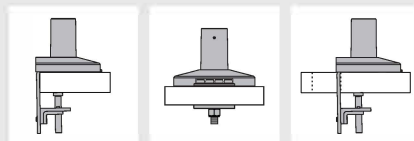

Busby™

Specifications

MODEL 8451

MODEL 8451-75

MODEL 8451-8408

CONFIGURATIONS

Desk Edge Thru-Desk Grommet Hole

CONFIGURATIONS