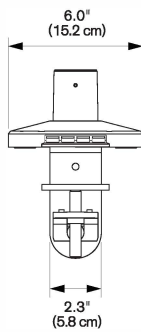

Busby™

Specifications

MODEL 8451

MODEL 8451-75

MODEL 8451-8408

CONFIGURATIONS

Desk Edge Thru-Desk Grommet Hole

CONFIGURATIONS