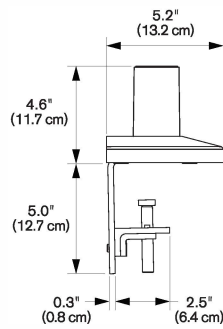

Busby™

Specifications

MODEL 8451

MODEL 8451-75

MODEL 8451-8408

CONFIGURATIONS

Desk Edge Thru-Desk Grommet Hole

CONFIGURATIONS