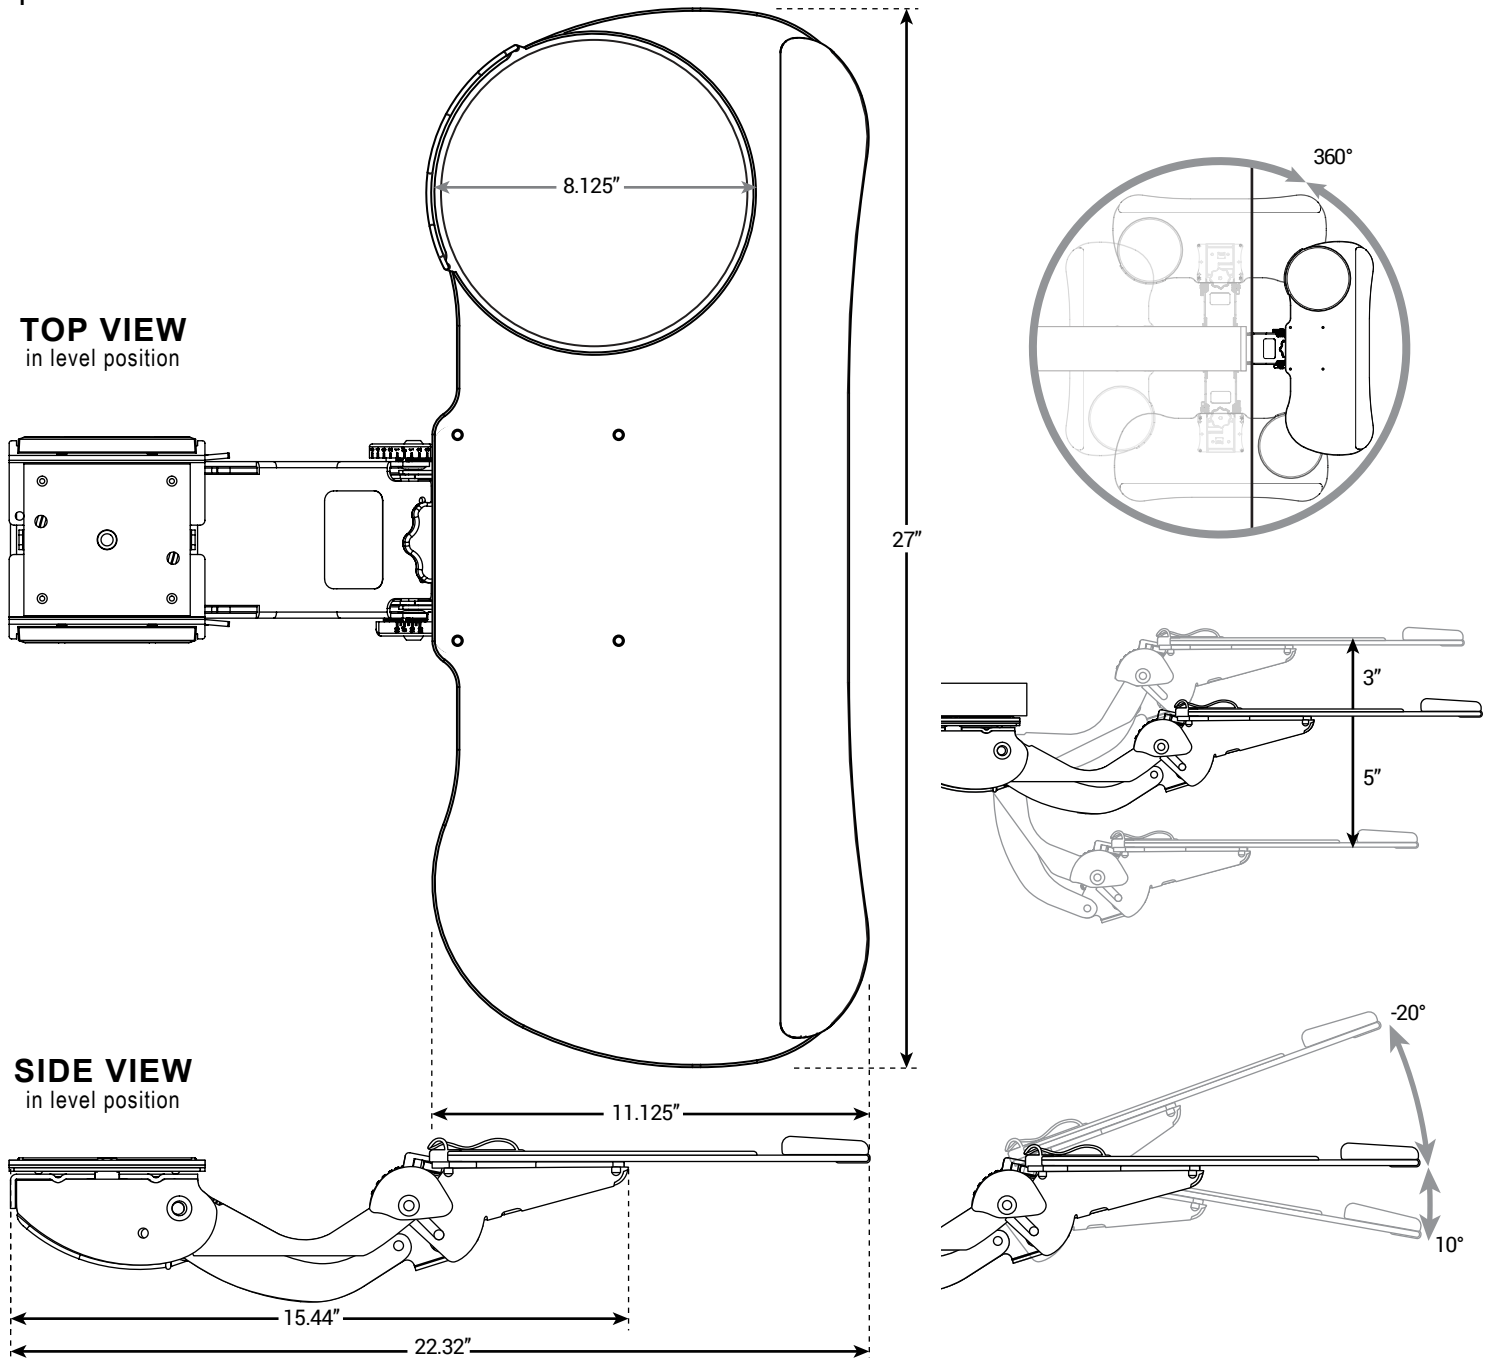

## Specifications

## CAPABILITIES

**Height Adjustment** ..... 8" total (3" above track to 5" below)

**Tilt Adjustment** ..... 20° negative to 10° positive

**Track Lengths** ..... 21" L (standard)  
11" L (for limited space)

**Swivel at Mechanism** ..... 360°

**Warranty** ..... 5 years

## FEATURES

- Easy lift and release height adjustment mechanism gives you 8" of adjustment without need for levers or knobs, and wheel tilt adjustment allows for both negative and positive platform tilt
- Wide keyboard platform is large enough to hold both your keyboard and mouse on the same surface
- Includes removable foam palm support, as well as an integrated foam mousing surface and mouse cord manager that can be easily switched for ambidextrous mousing
- American-made durable steel track and mechanism and slim phenolic platform meet or exceed ANSI / BIFMA standards