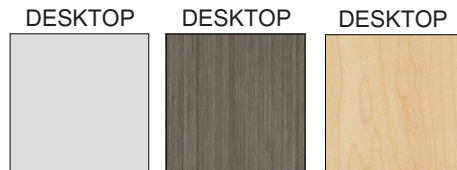

available at:

humansolution[®]

800.531.3746
info@thehumansolution.com
thehumansolution.com

Standard Desktop sizes are available in 38" and 48" widths. Additional colors and sizes can be custom ordered from one of our Sales Specialists.

PRODUCT TR1200-DT5

DESK COLORS

PANTONE® 3 C *ABSOLUTE ACAJOU *HARDROCK MAPLE

*WILD CHERRY PANTONE® 877 C

*Colors applicable to 48" only

TREADMILL BASE COLOR

PANTONE® COOL GREY 11 C PANTONE® BLACK

DIMENSIONS