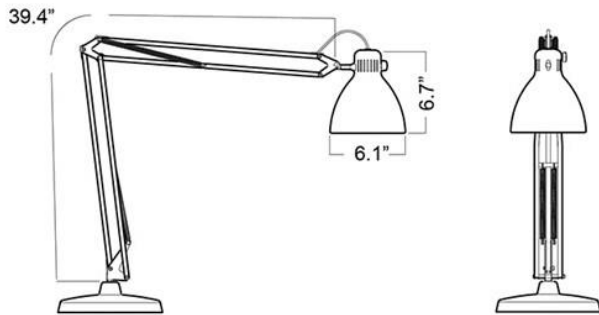

BODY MATERIAL AND COLOR

Steel arm and aluminum shade. Colors: black (L-1 LED only), silver grey or white.

OPTICS

Symmetric light output. Inner shade painted white for maximum efficiency. L-1 LED has an opalic diffuser for a softer light and to avoid glare.

Standard with edge clamp mount.

Accessory panel mount bracket or tool-tile bracket are also available.

41" parallel, spring-balanced, three-pivot arm. Up-and-down and rotational head movement.

L-1 LED with an integrated 9/4 hour auto shut-off functionality.

L-1 | L-1 LED

MEASUREMENT DRAWINGS

L-1

LIGHT MEASUREMENT DRAWINGS

L-1 | L-1 LED

GALLERY

L-1

L-1 LED