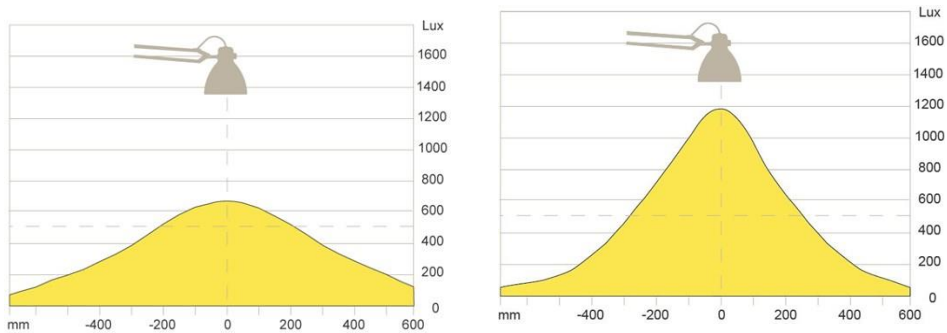

LIGHT MEASUREMENT DRAWINGS