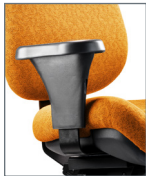

1 Arm
Urethane Arm Pads