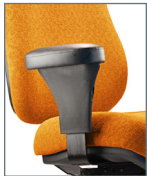

Arm Options

0 Arm
Oversized Padded