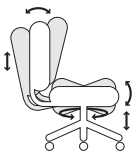

NeutralPosture

E-Series™

E-Series™

ES2256	ES3256	
34 x 26 x 26	39 x 26 x 26	Overall
28 x 26 x 24	28 x 26 x 24	Box
52.5 lbs	58 lbs	Chair Weight
20	20	Seat Width
17.5 – 22.5	17.5 – 22.5	Seat Height
15.5 – 18	16 – 18.5	Seat Depth
F 1° – R 20°	F 1° – R 16°	Seat Angle
17	19.5	Back Width
17 – 21	21 – 25	Back Height
102° – 120°	97° – 112°	Back Angle
4	4	Lumbar Range
26	26	Base

All measurements shown are in inches.
For more options see our current price book.

Arm Options

0 Arm
4" Adjustable

2 Arm
Lateral Sliding

9 Arm
5-way Adjustable

Chair Mech

Multi-tilt (6)

- Swivel 360°
- Pneumatic seat height
- Seat angle
- Seat tilt tension
- Independent back angle
- Forward tilt-stop
- Seat slider