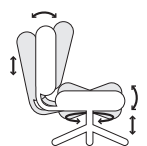

## Seat Options

**5 Seat**  
Medium,  
Minimal Contour

**6 Seat**  
Medium,  
Moderate Contour

**7 Seat**  
Medium,  
Deep Contour

**8 Seat**  
Large,  
Minimal Contour

**9 Seat**  
Large,  
Deep Contour

## Base Options

**B0**  
Standard  
26" Black

**B6**  
26" Polished  
Aluminum

**B8**  
27" Brushed  
Aluminum

**B12**  
28" Black

## Chair Mech

### Multi-function (0)

- Center pivot
- Swivel 360°
- Pneumatic seat height
- Back height
- Seat angle
- Seat tension
- Independent back angle
- Forward tilt-stop
- Seat slider

www.thehumansolution.com  
info@thehumansolution.com  
800.531.3746