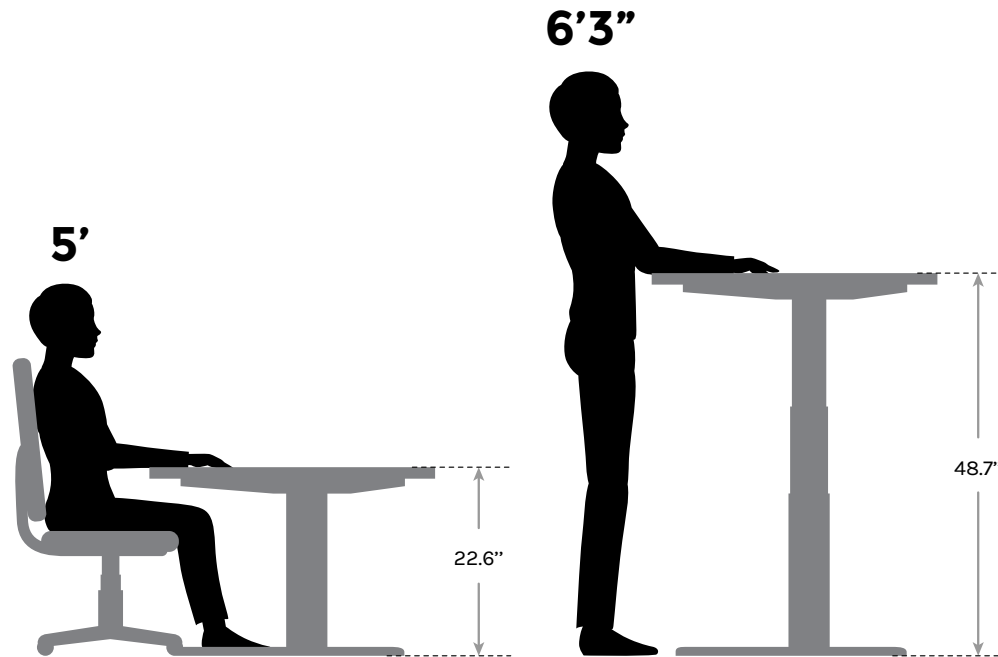

ANSI/BIFMA G1-2013 Height Standard

**UPLIFT V2 Commercial
Height Range**

Measurements represent desk with 1" desktop

What does ANSI/BIFMA G1-2013 Height Standard mean?

Our UPLIFT V2 Commercial Standing Desk is designed to fit a wide range of users, while meeting the ANSI/BIFMA G1-2013 height requirement standard. This makes our desk suitable for most users, accommodating a seated 5th percentile (5'0") person to a standing 95th percentile (6'3") person.