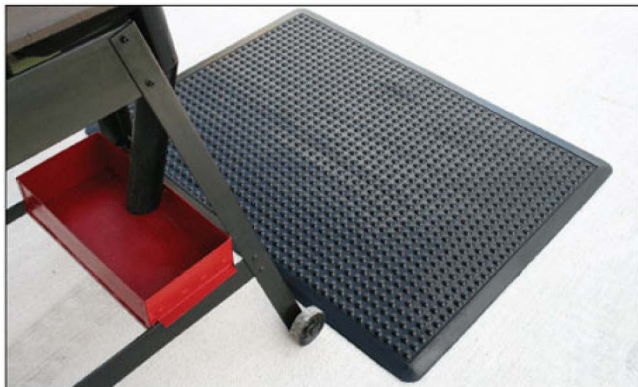

# Ultra-Dome® Workstation Anti-Fatigue Mats

- Designed for worker comfort, Ultra-Dome's unique hollow rubber dome design encourages frequent yet subtle changes in posture, inducing natural flexing of muscles, thus reducing the build-up of lactic acid that causes fatigue.
- Perfect as a single work-area mat, check stands, assembly stations, convenience stores. Single piece molded beveled borders on all 4 sides allow easy employee access.
- Solid and drain-thru mats available.