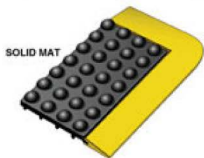

# Ultra-Dome® Workstation Anti-Fatigue Mats

- Designed for worker comfort, Ultra-Dome's unique hollow rubber dome design encourages frequent yet subtle changes in posture, inducing natural flexing of muscles, thus reducing the build-up of lactic acid that causes fatigue.
- Perfect as a single work-area mat, check stands, assembly stations, convenience stores. Single piece molded beveled borders on all 4 sides allow easy employee access.
- Solid and drain-thru mats available.