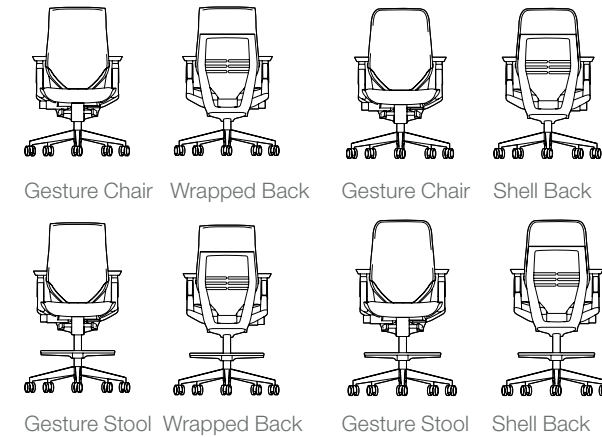

IM#: 14-0003497

Greater Range of Choice

Gesture provides a variety of options, from surface materials to fixed arm and stool height, allowing customized comfort and aesthetics.

IM#: 14-0003501

POLISHED ALUMINUM BASE

IM#: 13-0006995

LEATHER WITH POLISHED ALUMINUM BASE

IM#: 13-0004978

ADJUSTABLE LUMBAR

IM#: 14-0000023

LEATHER

IM#: 14-0000020

FIXED ARM

IM#: 14-0000011

STOOL HEIGHT

Color Schemes

IM#: 13-0006176

BLACK/BLACK

IM#: 13-0006085

DARK/DARK

IM#: 13-0006186

DARK/LIGHT

IM#: 13-0006184

LIGHT/LIGHT

STATEMENT OF LINE

DIMENSIONS

	Chair	Stool
Overall depth	21" to 23 ⁵ / ₈ "	21" to 23 ⁵ / ₈ "
Width	22 ³ / ₈ " to 34 ⁵ / ₈ "	22 ³ / ₈ " to 34 ⁵ / ₈ "
Height	39 ¹ / ₄ " to 44 ¹ / ₄ "	47 ³ / ₈ " to 55 ⁵ / ₈ "
Seat depth	18 ¹ / ₄ "	18 ¹ / ₄ "
Functional seat depth	15 ³ / ₄ " to 18 ¹ / ₂ "	15 ³ / ₄ " to 18 ¹ / ₂ "
Seat width	20"	20"
Seat height from floor	16" to 21"	24" to 32 ¹ / ₄ "
Back width	16 ¹ / ₄ "	16 ¹ / ₄ "
Back height from seat	24 ¹ / ₁₆ "	24 ¹ / ₁₆ "
Back lumbar height	9 ¹ / ₄ "	9 ¹ / ₄ "
Lumbar flex zone	4"	4"
Width between arms	10 ¹ / ₄ " to 22 ¹ / ₂ "	10 ¹ / ₄ " to 22 ¹ / ₂ "
Arm to floor	23 ³ / ₈ " to 32 ¹¹ / ₁₆ "	31 ¹ / ₄ " to 43 ⁷ / ₈ "
Arm height from seat	7 ¹ / ₄ " to 11 ¹ / ₂ "	7 ¹ / ₄ " to 11 ¹ / ₂ "
Arm cap pivot range	15° inward/outward	15° inward/outward
Seat pan angle	1°	1°
Angle between seat and back	98° to 116°	98° to 116°