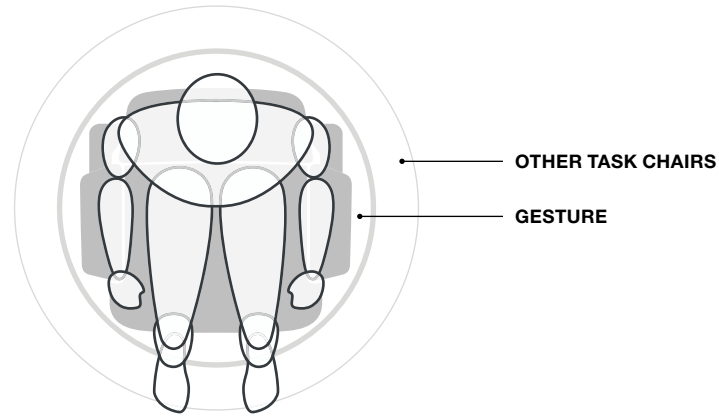

Greater Range of Postures

With 3D LiveBack, Gesture automatically adjusts to mimic natural spine movement, contouring to the user's back in all postures. It is designed as a system of synchronized interfaces, supporting a greater range of postures through the back, the seat and the arms.

The placement of the arms toward the back of the chair and the soft seat edges allow for comfortable alternative postures.

SUPPORTING THE LOWER BACK

Gesture conforms to a user's back, preventing unhealthy postures that result from a lower back gap.

13-0004208 | SM: COGENT CONNECT, GRAPHITE

Greater Range of User Sizes

Gesture solves for the broadest range of user sizes with an extended tension range, arm width, and a wider-than-average seat featuring adaptive bolstering to fit a user's unique size. Regardless of body type, Gesture promises personalized comfort in one simple solution, all in a smaller footprint.

33%

Gesture uses 33% less space, on average, than other task chairs, helping organizations maximize their real estate.

IM#: 13-0004225

IM#: 13-0006305

EASILY DISCOVERABLE. IMMEDIATE FEEDBACK.

Two intuitive, easy-to-operate controls respond immediately to the user's adjustments. The front knob controls seat height and depth, while the back knob controls tension and variable back stop.