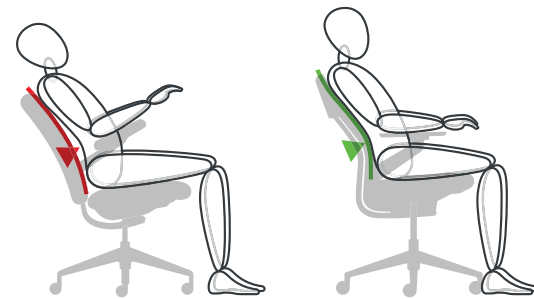

IM#: 15-0012355 | SM: COGENT CONNECT, GRAPHITE

Greater Range of Technologies

The Gesture 360 arm moves like the human arm, while supporting users in any position. Most people use an average of three devices a day, and Gesture supports movement and healthy postures between devices when interacting with technology.

SUPPORTING HEALTHY MOVEMENT

Gesture allows healthy movement and postures like reclining without pulling users away from their work.

SUPPORTING MOBILE TECHNOLOGY

Gesture's supportive design helps prevent tech neck—an increasing health issue in the workplace. Highly adjustable arms enable users to bring small mobile devices in close and up to eye level, avoiding awkward and unhealthy postures.

Greater Range of Postures

With 3D LiveBack, Gesture automatically adjusts to mimic natural spine movement, contouring to the user's back in all postures. It is designed as a system of synchronized interfaces, supporting a greater range of postures through the back, the seat and the arms.

The placement of the arms toward the back of the chair and the soft seat edges allow for comfortable alternative postures.

SUPPORTING THE LOWER BACK

Gesture conforms to a user's back, preventing unhealthy postures that result from a lower back gap.