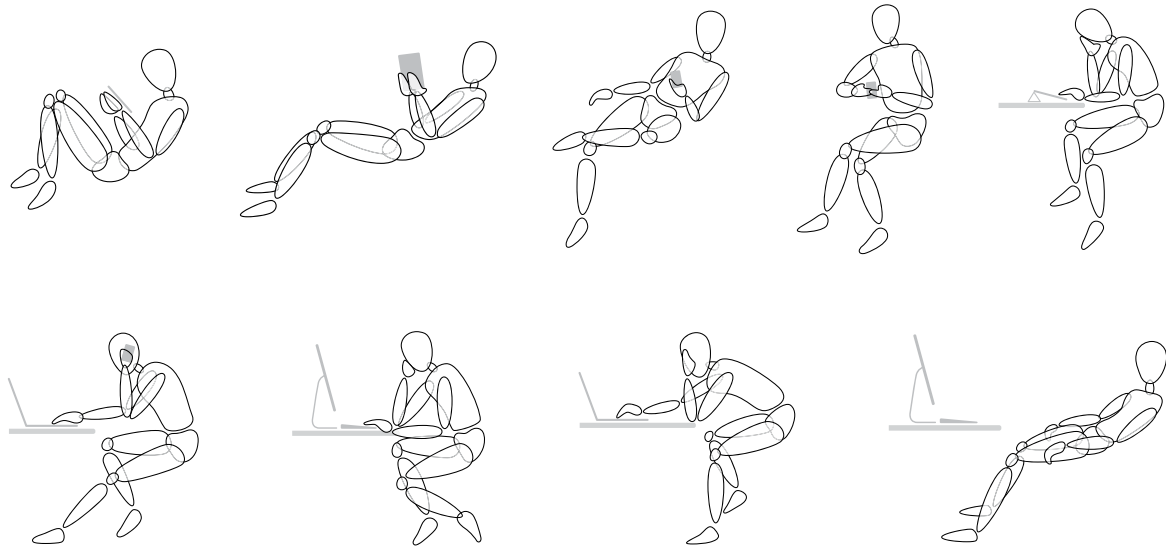

IM#: 13-0006090

Gesture
seating

Steelcase

Gesture™ is the first office chair designed to support a greater range of technologies, postures and user sizes.

Inspired by the human body, designed for the way we work today.

The global posture study revealed new, unhealthy technology-driven postures.

Global Posture Study

To better understand the body at work, Steelcase conducted a global posture study spanning **six continents** and more than **2,000 participants**. We discovered that changes in technology and behavior have led to new unhealthy postures that are not adequately supported by current seating solutions. While technology boosts productivity, it can cause discomfort that disrupts our work, our ability to concentrate and our creativity.

SUPPORTING HEALTHY MOVEMENT

Gesture allows healthy movement and postures like reclining without pulling users away from their work.

SUPPORTING MOBILE TECHNOLOGY

Gesture's supportive design helps prevent tech neck—an increasing health issue in the workplace. Highly adjustable arms enable users to bring small mobile devices in close and up to eye level, avoiding awkward and unhealthy postures.

Greater Range of Postures

With 3D LiveBack, Gesture automatically adjusts to mimic natural spine movement, contouring to the user's back in all postures. It is designed as a system of synchronized interfaces, supporting a greater range of postures through the back, the seat and the arms.