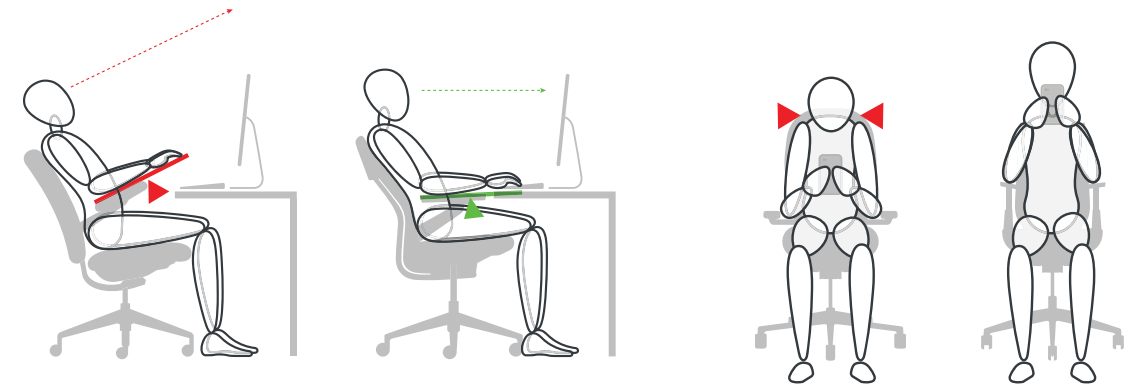

The global posture study revealed new, unhealthy technology-driven postures.

Global Posture Study

To better understand the body at work, Steelcase conducted a global posture study spanning **six continents** and more than **2,000 participants**. We discovered that changes in technology and behavior have led to new unhealthy postures that are not adequately supported by current seating solutions. While technology boosts productivity, it can cause discomfort that disrupts our work, our ability to concentrate and our creativity.

IM#: 15-0012355 | SM: COGENT CONNECT, GRAPHITE

Greater Range of Technologies

The Gesture 360 arm moves like the human arm, while supporting users in any position. Most people use an average of three devices a day, and Gesture supports movement and healthy postures between devices when interacting with technology.

SUPPORTING HEALTHY MOVEMENT

Gesture allows healthy movement and postures like reclining without pulling users away from their work.

SUPPORTING MOBILE TECHNOLOGY

Gesture's supportive design helps prevent tech neck—an increasing health issue in the workplace. Highly adjustable arms enable users to bring small mobile devices in close and up to eye level, avoiding awkward and unhealthy postures.

Greater Range of Postures

With 3D LiveBack, Gesture automatically adjusts to mimic natural spine movement, contouring to the user's back in all postures. It is designed as a system of synchronized interfaces, supporting a greater range of postures through the back, the seat and the arms.