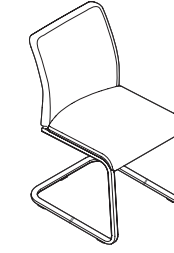

**Handle** on Reply fosters mobility by giving you a convenient handhold to move the chair where it's needed.

**Height-adjustable lumbar support** is optional on Reply mesh to enhance back support.

**Back height** adjustment on upholstered chair (not shown) allows you to raise or lower the chair back from a seated position to support your lower back.

**Arm height** adjusts easily to keep your arms in proper alignment for any task.

**Multi-position back lock** allows you to lock the backrest in multiple positions.

**Seat depth** adjustment allows the seat to slide forward or back to accommodate different leg lengths.

## ABBREVIATED STATEMENT OF LINE

Upholstered Task Chair, with adjustable arms.

Mesh Task Chair, with adjustable arms.

4 Leg Chair, stackable with mesh back.

4 Leg Chair, stackable with upholstered back.

Sled Base Chair, with upholstered back and seat.

Sled Base Chair, with mesh back and upholstered seat.