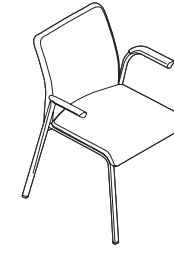

**Handle** on Reply fosters mobility by giving you a convenient handhold to move the chair where it's needed.

**Height-adjustable lumbar support** is optional on Reply mesh to enhance back support.

**Back height** adjustment on upholstered chair (not shown) allows you to raise or lower the chair back from a seated position to support your lower back.

**Arm height** adjusts easily to keep your arms in proper alignment for any task.

**Multi-position back lock** allows you to lock the backrest in multiple positions.

**Seat depth** adjustment allows the seat to slide forward or back to accommodate different leg lengths.

## ABBREVIATED STATEMENT OF LINE

Upholstered Task Chair, with adjustable arms.

Mesh Task Chair, with adjustable arms.

4 Leg Chair, stackable with mesh back.

4 Leg Chair, stackable with upholstered back.

Sled Base Chair, with upholstered back and seat.

Sled Base Chair, with mesh back and upholstered seat.