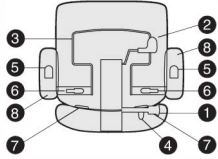

Crew turnstone 1.0

With Swivel-Only Mechanism and With Synchro-Tilt Mechanism

Adjustability Feature

1 Tilt tension
To decrease tension, turn counterclockwise. To increase tension, turn clockwise.

2 Pneumatic height adjustment
To raise chair, lift body weight up and pull lever up. To lower chair, remain seated and pull lever out.

3 Adjustable seat depth
Lift lever up and hold, shift seat forward or back, and release lever to lock. Available on models TS30802, TS30812, and TS30822 only.

4 Upright back lock
To release, lean forward and flip lever up. To lock, lean forward and flip lever down.

5 Arm height
Pull trigger up and hold, pull arm up or push down, and release trigger.

6 Arm width
Push toggle down to release and adjust arms in or out. Push toggle up to lock.

7 Back height
While seated, pull levers inward, raise or lower back into position, and release lever.

8 Height-, width-, and pivot-adjustable arm
Press button under arm caps to adjust height. Grasp arm caps to slide width in and out, and to pivot.

Crew Dimensions

Full-back armless

Full-back with arms

Overall depth	26"	26"
Overall width	26½"	26½"
Overall height	39⅝"–44⅝"	39⅝"–44⅝"
Functional seat depth	18"	18"
Functional seat depth on chairs with adjustable seat depth	16⅞"–18⅞"	16⅞"–18⅞"
Seat width	19½"	19½"
Seat height from floor	16"–21"	16"–21"
Back width	19"	19"
Back height from seat	21¼"–23½"	21¼"–23½"
Seat pan angle	3°	3°
Angle between seat and back	96°–110°	96°–110°
Fixed-height T-arms		
Width between arms	–	17¾"–19½"
Arm cap width	–	3½"
Arm cap length	–	9"
Arm height from seat	–	9"
Height- and width-adjustable T-arms		
Width between arms	–	17¾"–19½"
Arm cap width	–	3½"
Arm cap length	–	9"
Arm height from seat	–	7"–11"
Height- and width-adjustable pivot T-arms		
Width between arms	–	12¼"–19½"
Arm cap pivot	–	35°
Arm cap width	–	4½"
Arm cap length	–	10"
Arm height from seat	–	7"–11"
Stool		
Seat height from floor	22¼"–32½"	22¼"–32½"
Foot ring diameter	20"	20"
Foot ring height	7¾"–13¼"	7¾"–13¼"