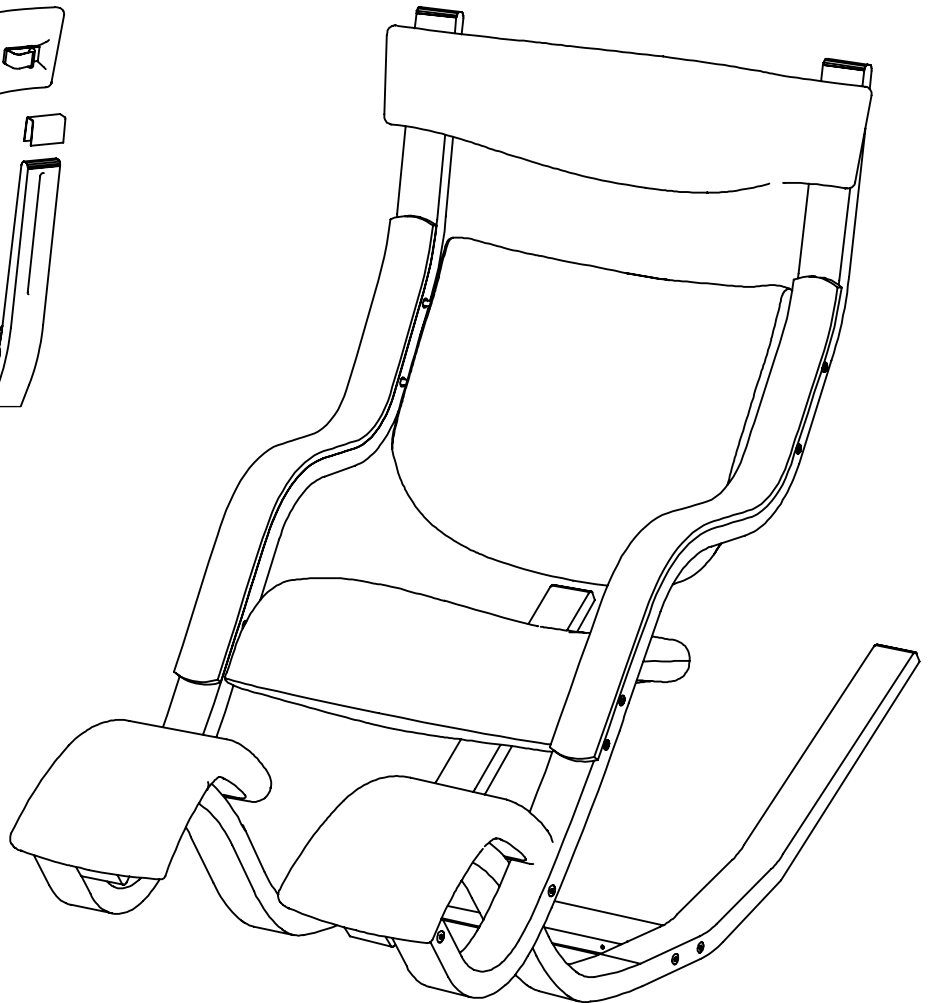

# Gravity™ balans®

1

2

3

4

5

6

7

### Important:

Please check and tighten all screws properly immediately after assembling. The natural movement of the wood and also your own movement in the chair, require your tightening of the screws. First after 14 days, then when needed. Please do not loose the allen key!