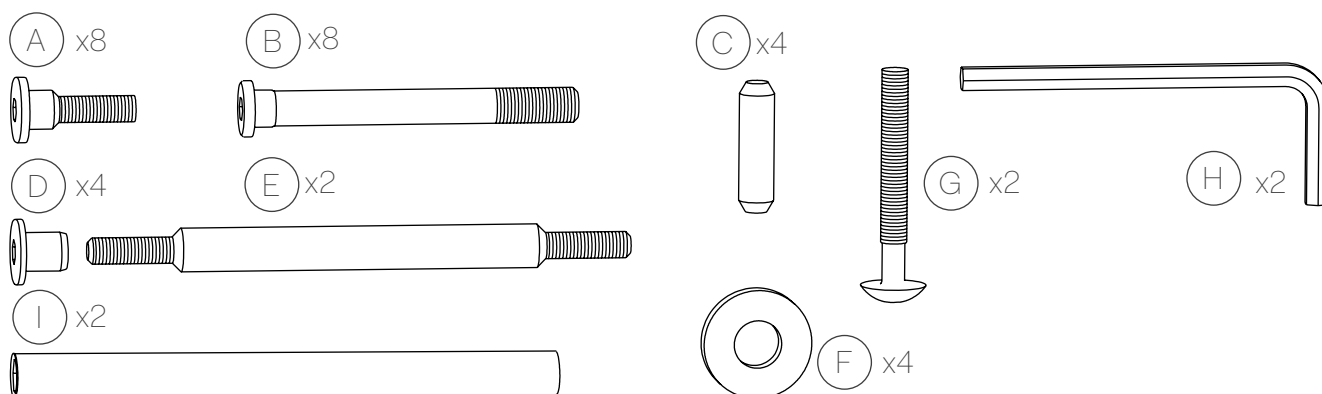

Gravity™ balans®

1