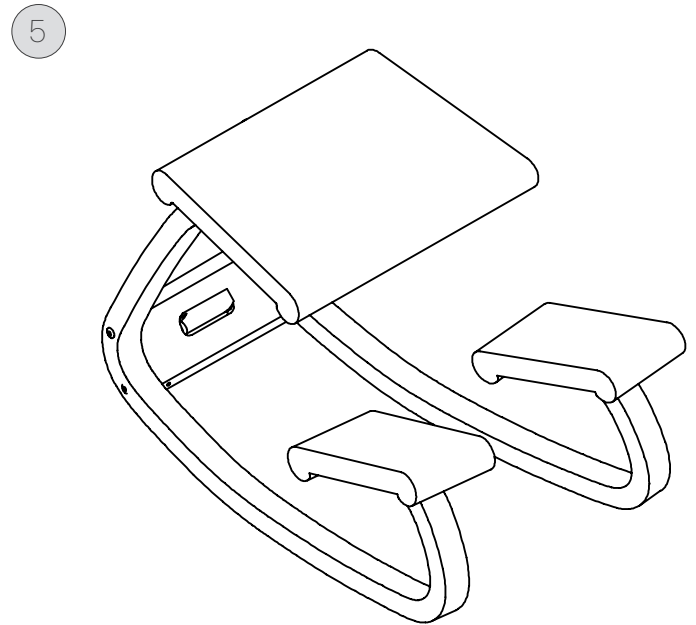

# Variable™ balans®

1

Note!  
Short side up, long side down.

2

3

### Important:

Please check and tighten all screws properly immediately after assembling. The natural movement of the wood and also your own movement in the chair, require your tightening of the screws. First after 14 days, then when needed. Please do not loose the allen key!