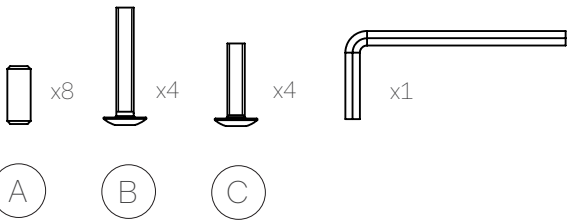

# Variable™ balans®

1

Note!  
Short side up, long side down.

2

3

### Important:

Please check and tighten all screws properly immediately after assembling. The natural movement of the wood and also your own movement in the chair, require your tightening of the screws. First after 14 days, then when needed. Please do not loose the allen key!