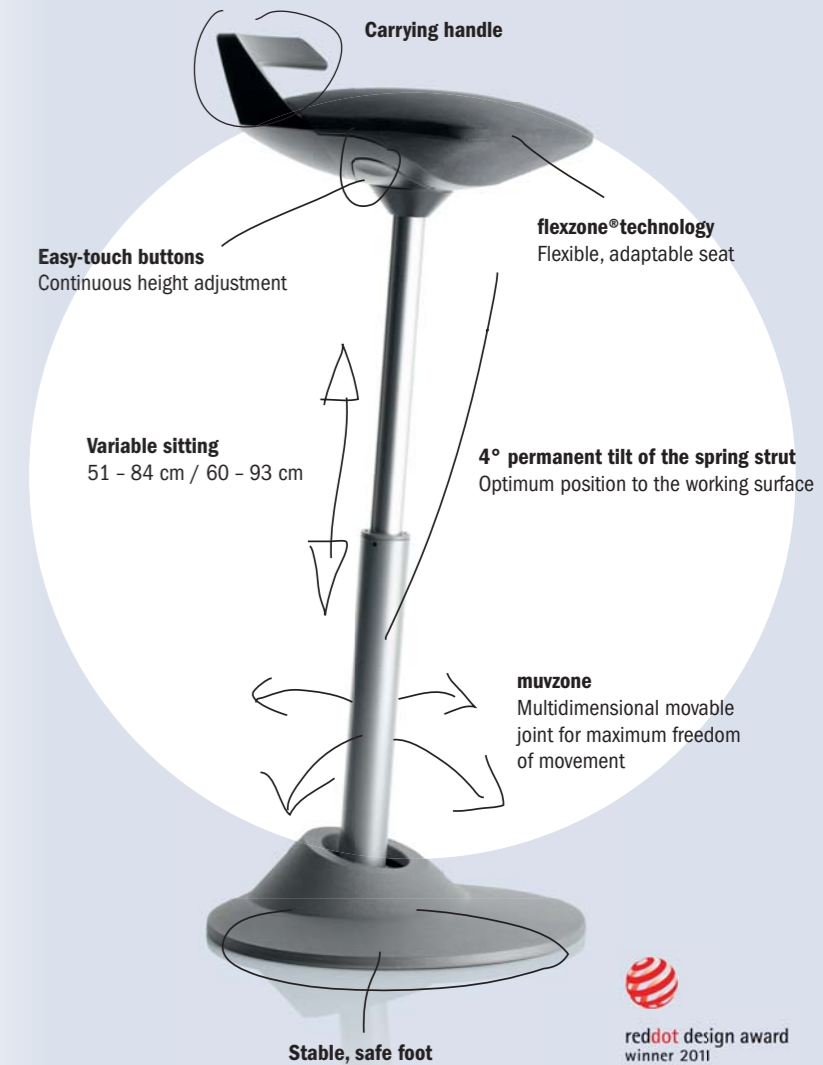

Moving: in every detail.