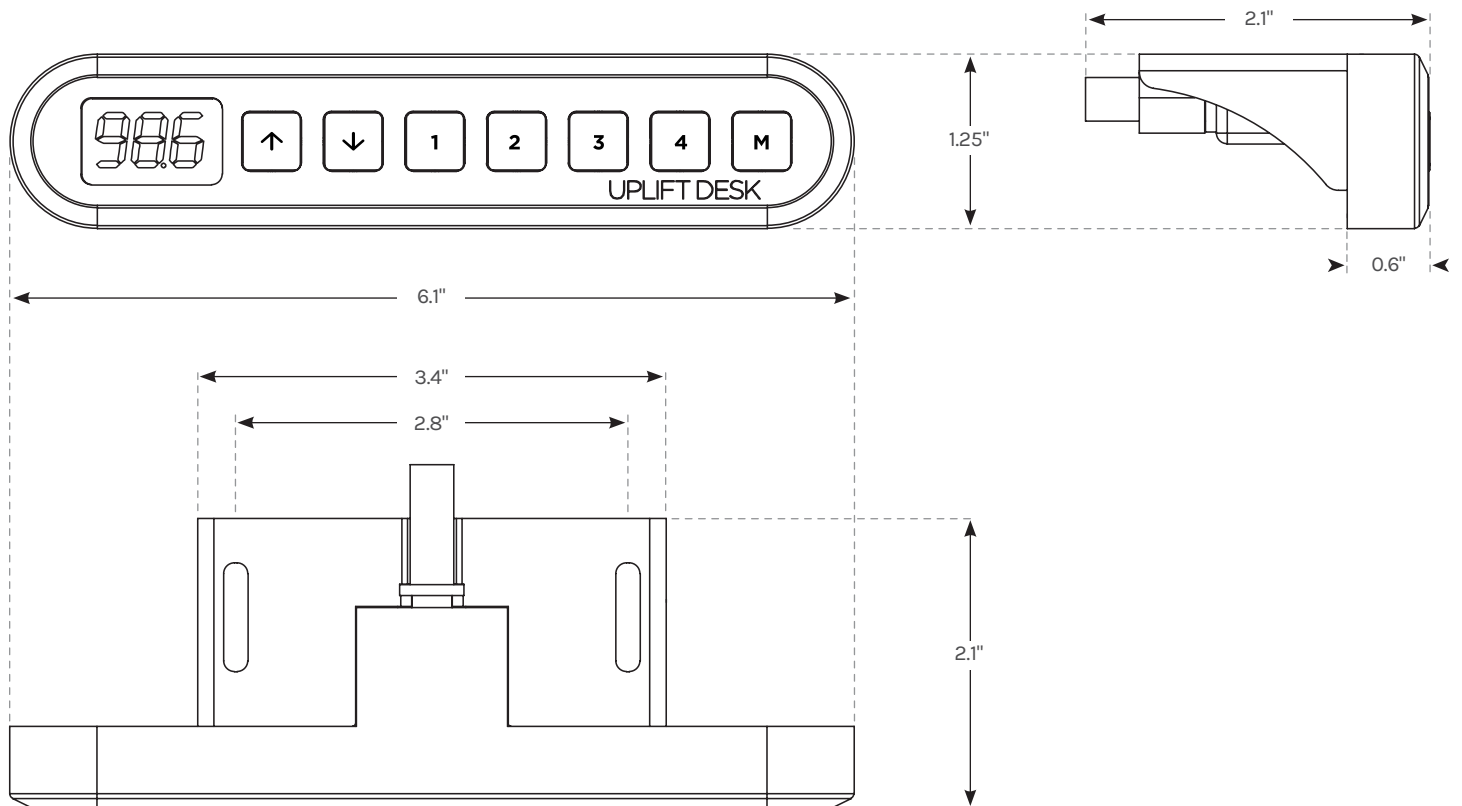

Advanced Flush Keypad

FRM001

Specifications

Functions

Advanced programming & functionality
Auto-darkening of height read out

Control box compatibility

UPLIFT Desk Control Boxes versions 2, 3, 4, and up

Housing material

Molded plastic (Black, White, or Gray)

Dimensions

6.1" W x 2.1" D x 1.25" H

Cable length

75"

Shipping dimensions and weight

7" L x 10" W x 4" H, 1 lb when sold separately, otherwise is shipped inside consolidated boxes