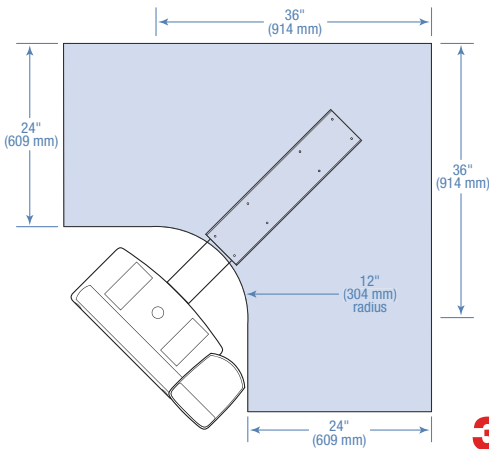

Installation Minimums