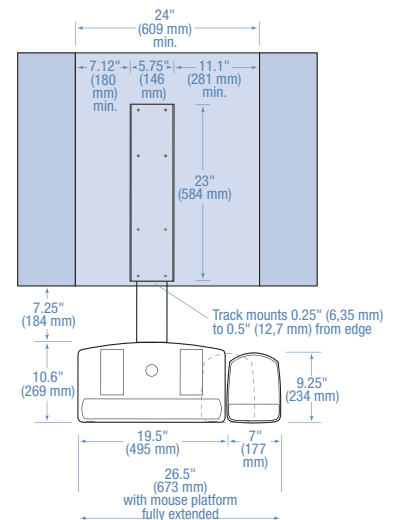

Dimensions

available at:

800.531.3746
info@thehumansolution.com
thehumansolution.com

*Antimicrobial Product Protection

Gel-filled wrist rests with antimicrobial protection inhibits the growth of microorganisms, such as bacteria, on the product surface, that can cause stains, odors and product degradation.

*Battery Saving Mousepad Designs

Products identified by this symbol feature 3M™ Precise™ Optical Mousing Surfaces with battery saving designs which extend the battery life of wireless optical mice up to 75%. Our lab testing has shown that these surfaces draw less current and thus offer 75% more battery life. The lab tests were done using mice from the leading manufacturers in the marketplace (Microsoft and Logitech) in conjunction with batteries from the leading battery manufacturers in the US (Energizer, Duracell and Rayovac). Our battery saving mousing surfaces feature the 3M micro-textured technology used to make 3M™ Precise™ Optical Mousing Surfaces.