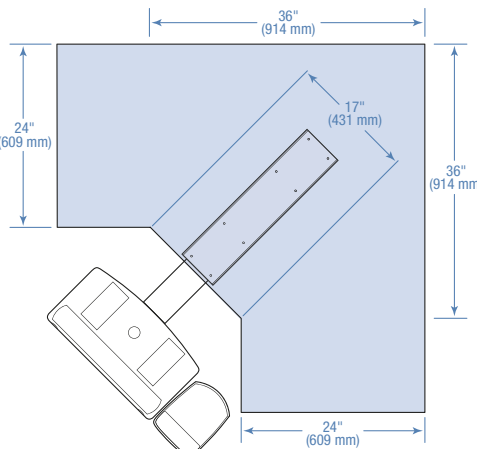

Installation Minimums