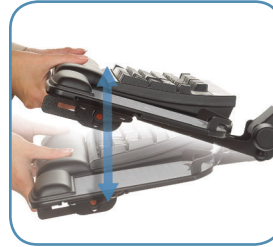

3M

Specifications

23" Track / Easy Adjust Arm

KP100LE Standard Platform for keyboard and mouse

Platform Type	Standard platform for keyboard and mouse
Arm Type	Easy Adjust
Accepts Second Mouse Platform (sold separately)	No
Tilt Range Forward/Backward	+10°/-15°
Swivel Range	360°
Track Length Inches (mm)	23" (584)
Max Height Above Mounting Surface Inches (mm)	4" (101)
Max Depth Below Mounting Surface Inches (mm)	6" (152)
Min Width Below Mounting Surface Inches (mm)	26" (660)
Min Depth Below Mounting Surface Inches (mm)	23.5" (596)
Fits Corner Workstation	Yes
Warranty Years	5 year, 1 year on wrist rest

Adjusting

Standard platform accommodates both keyboard and mouse

Tilt the platform to raise height, then release to lock in place

Self-adhesive mousing surface is positionable left or right

Features tilt and height indicators – tilt adjusts by turning knob to dial in desired angle