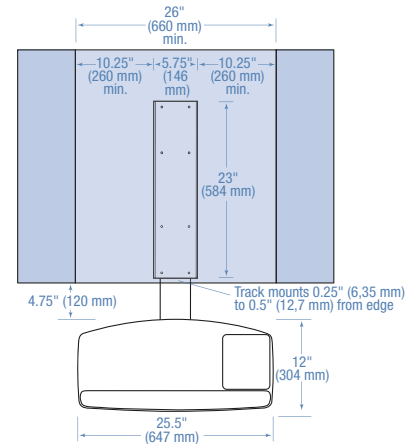

Dimensions

available at:

800.531.3746

info@thehumansolution.com
thehumansolution.com

*Antimicrobial Product Protection

Gel-filled wrist rests with antimicrobial protection inhibits the growth of microorganisms, such as bacteria, on the product surface, that can cause stains, odors and product degradation.

*Battery Saving Mousepad Designs

Products identified by this symbol feature 3M™ Precise™ Optical Mousing Surfaces with battery saving designs which extend the battery life of wireless optical mice up to 75%. Our lab testing has shown that these surfaces draw less current and thus offer 75% more battery life. The lab tests were done using mice from the leading manufacturers in the marketplace (Microsoft and Logitech) in conjunction with batteries from the leading battery manufacturers in the US (EnerGelizer, Duracell and Rayovac). Our battery saving mousing surfaces feature the 3M micro-textured technology used to make 3M™ Precise™ Optical Mousing Surfaces.

Please recycle. Printed in U.S.A. 3M and Precise are trademarks of 3M. © 3M 2008

70-0714-3239-0

2147SA011708