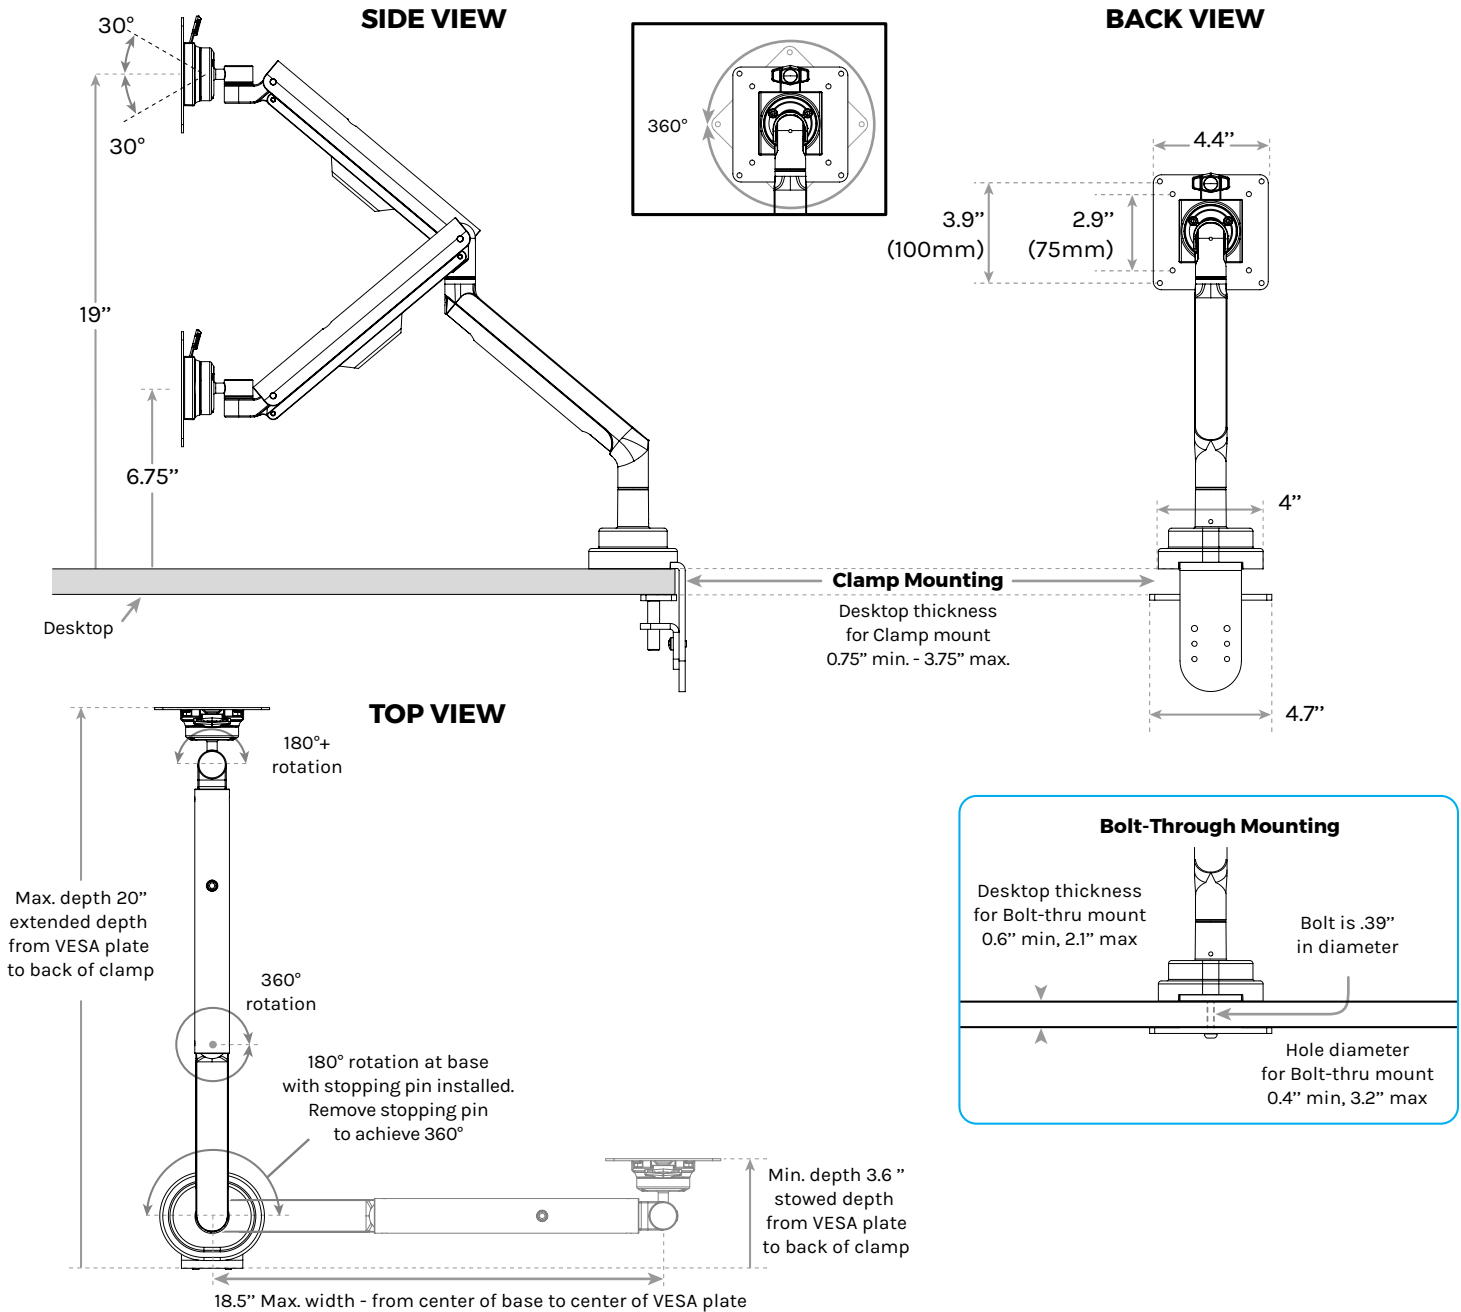

Zilker Single Monitor Arm

SKU: MON001

Specifications

Colors Black, Gray, Metallic-Industrial Style, White

Monitor Weight Range 4.4 - 11 lb

Mounting Type Clamp or Bolt-Through Mount

Unit Weight 6 lb (if clamped to desk)
4 lb 12 oz (if bolted through desk)

VESA Plate 75mm x 75mm & 100mm x 100mm quick release

Warranty 15 year

For help with assembly, find our assembly instructions at <https://bit.ly/30bCi86>

For a more in-depth look at this product, see our product video at <http://bit.ly/2MgjyQF>