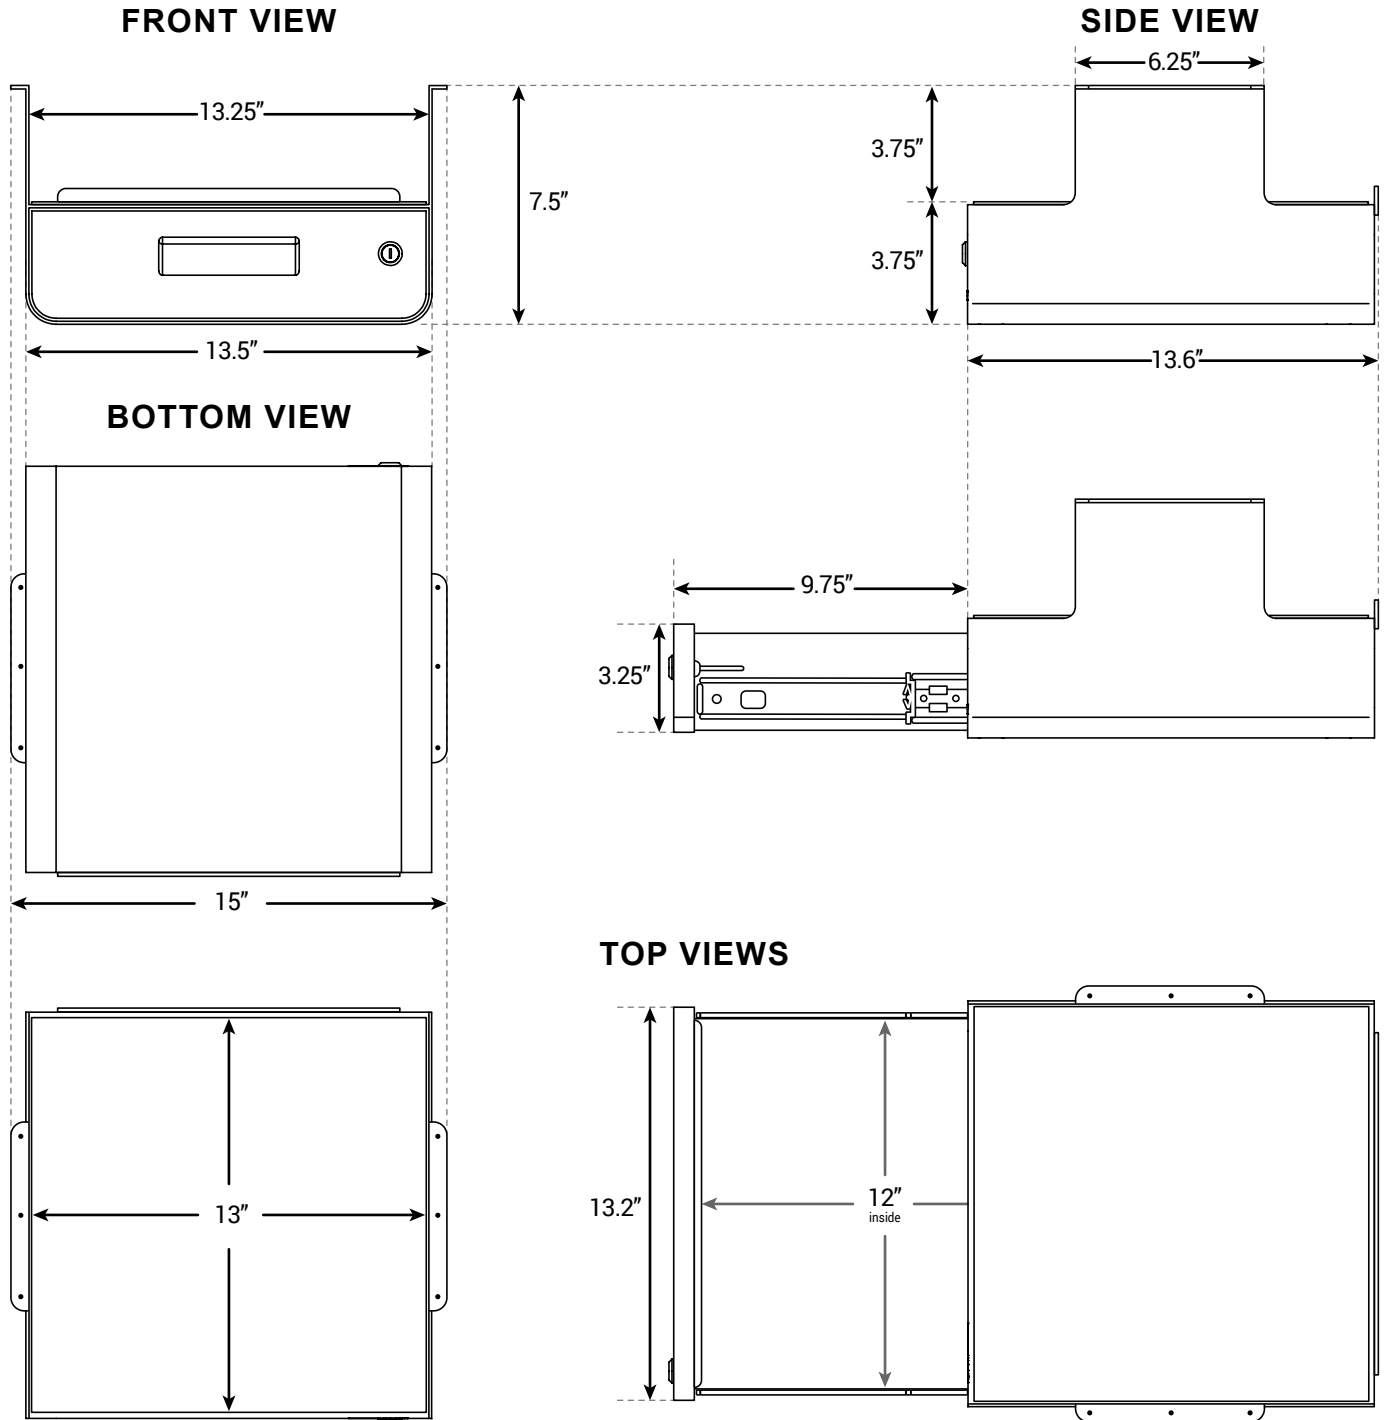

# LOCKING UNDER-DESK DRAWER

UPLIFT DESK®

## Specifications

## FEATURES

- Sturdy steel construction.
- Lock the drawer with included keys.
- 13" square shelf above the drawer, to store larger items.