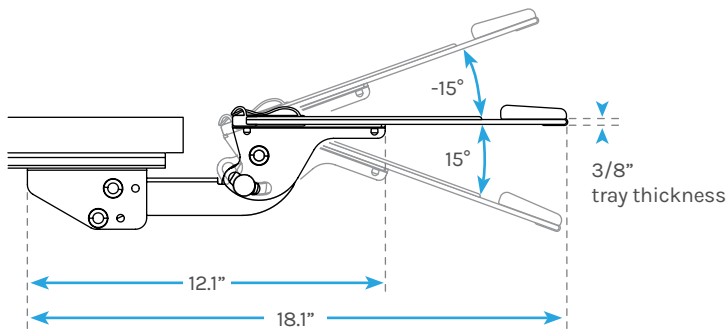

Keyboard Tray System: Economy Mech w/ Big Standard Tray

Specifications

KBT010, KBT007

- Meets ANSI/BIFMA X5.5-2014 Standard -

| | |
|----------------------------|---|
| Track Lengths | 21" (standard) 11" (for limited space) |
| Swivel at Mechanism | 360° |
| Mechanism Color | Black |
| Tray Color | Black, White, Bamboo |
| Tray Material | MDF (Black, White) Bamboo (Bamboo) |