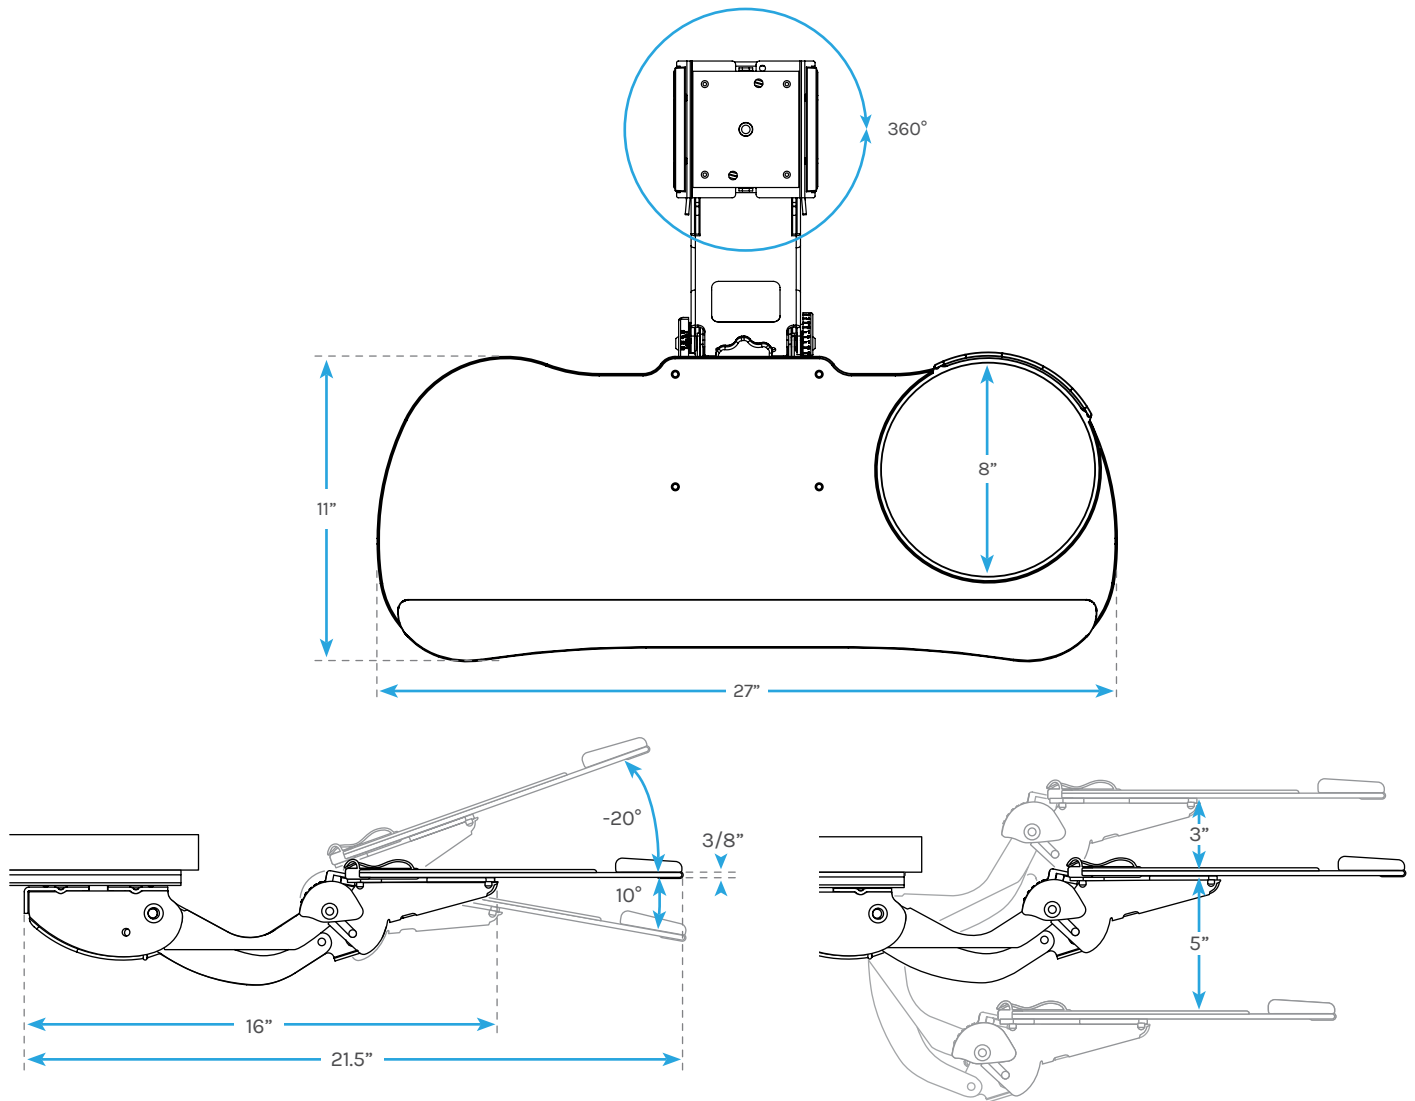

Keyboard Tray System: Quick Adjust Mech w/ Big Standard Tray

KBT009, KBT007

- Meets ANSI/BIFMA X5.5-2014 Standard -

| | |
|----------------------------|---|
| Track Lengths | 21" (standard) 11" (for limited space) |
| Swivel at Mechanism | 360° |
| Mechanism Color | Black |
| Tray Color | Black, White, Bamboo |
| Tray Material | MDF (Black, White) Bamboo (Bamboo) |

Keyboard Tray System: Economy Mech w/ Big Standard Tray

Specifications

KBT010, KBT007

- Meets ANSI/BIFMA X5.5-2014 Standard -

| | |
|----------------------------|---|
| Track Lengths | 21" (standard) 11" (for limited space) |
| Swivel at Mechanism | 360° |
| Mechanism Color | Black |
| Tray Color | Black, White, Bamboo |
| Tray Material | MDF (Black, White) Bamboo (Bamboo) |