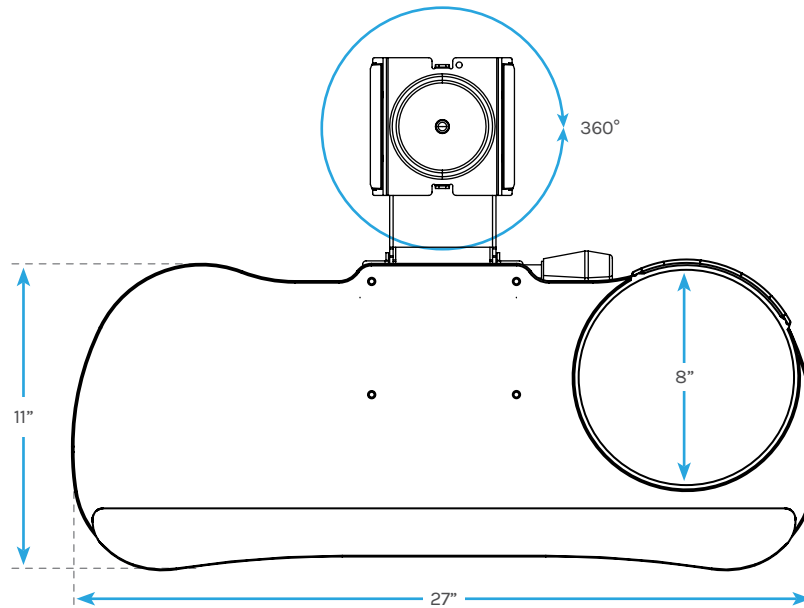

Keyboard Tray System: Quick Adjust Mech w/ Big Standard Tray

KBT009, KBT007

- Meets ANSI/BIFMA X5.5-2014 Standard -

| | |
|----------------------------|---|
| Track Lengths | 21" (standard) 11" (for limited space) |
| Swivel at Mechanism | 360° |
| Mechanism Color | Black |
| Tray Color | Black, White, Bamboo |
| Tray Material | MDF (Black, White) Bamboo (Bamboo) |

Keyboard Tray System: Economy Mech w/ Big Standard Tray

Specifications

KBT010, KBT007

- Meets ANSI/BIFMA X5.5-2014 Standard -

| | |
|----------------------------|---|
| Track Lengths | 21" (standard) 11" (for limited space) |
| Swivel at Mechanism | 360° |
| Mechanism Color | Black |
| Tray Color | Black, White, Bamboo |
| Tray Material | MDF (Black, White) Bamboo (Bamboo) |