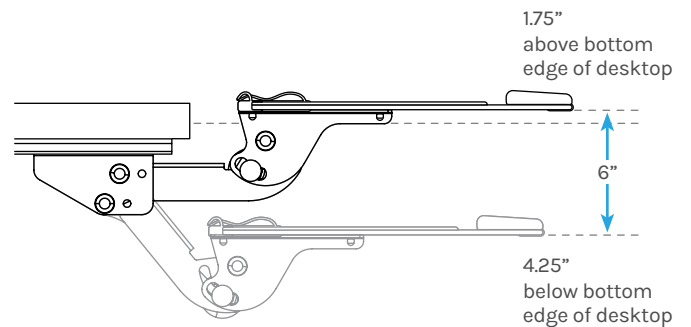

Keyboard Tray System: Economy Mech w/ Big Standard Tray

Specifications

KBT010, KBT007

- Meets ANSI/BIFMA X5.5-2014 Standard -

| | |
|----------------------------|---|
| Track Lengths | 21" (standard) 11" (for limited space) |
| Swivel at Mechanism | 360° |
| Mechanism Color | Black |
| Tray Color | Black, White, Bamboo |
| Tray Material | MDF (Black, White) Bamboo (Bamboo) |