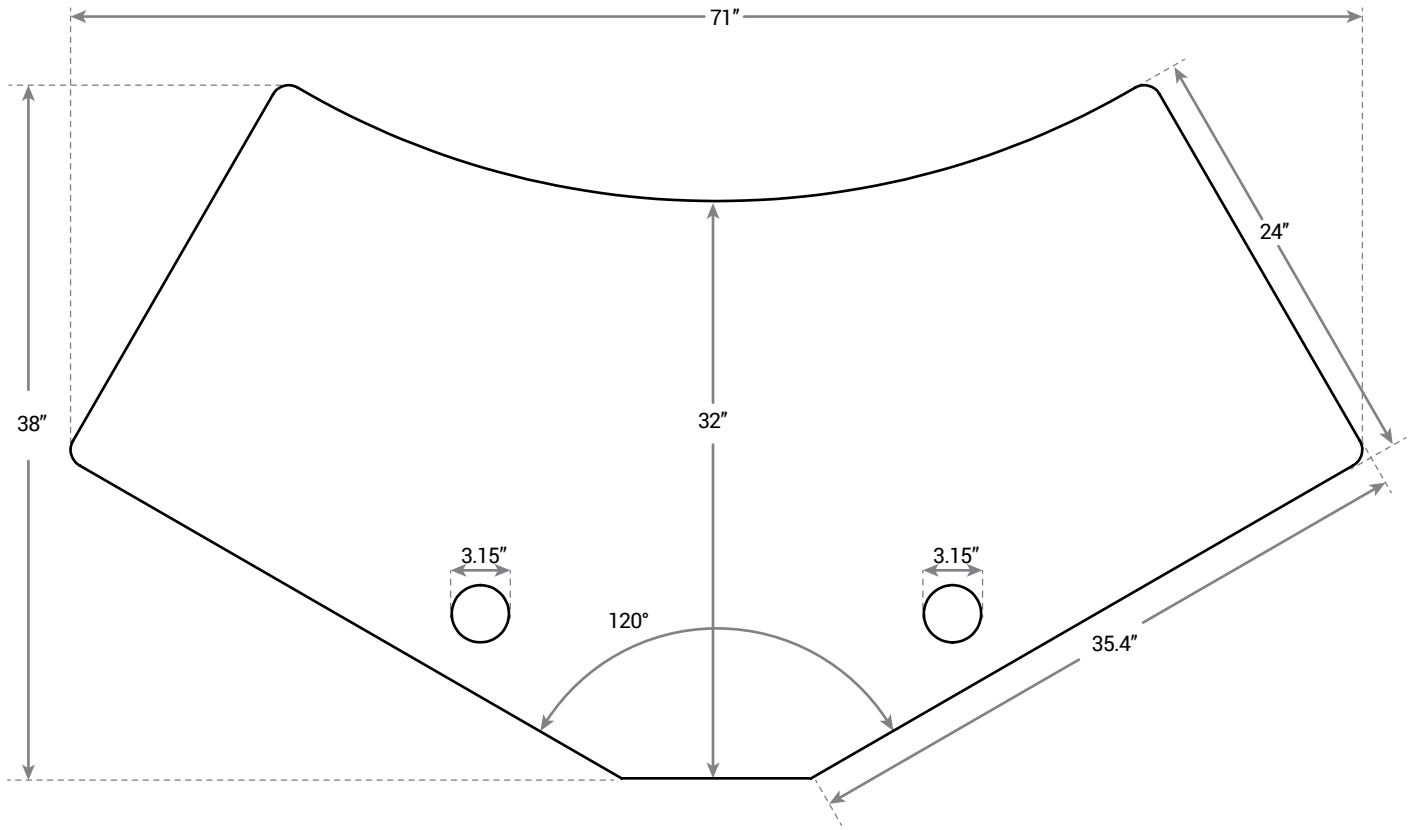

UPLIFT DESK 120° LAMINATE DESKTOP UPLIFT DESK®

TOP309

Potential Multi-Desk Layouts

SIDE VIEW

outer edge 1"

CAPABILITIES

Thickness 1"
Full Width..... 71"
Full Depth..... 38"

FEATURES

- Unique 5-sided desk with 120 degree wide angle allows for versatile office layout options
- Pre-cut grommet holes for wire or power grommets, or a dedicated space to install grommet-mounted monitor arms
- Constructed out of sturdy 45 lb density particle board with matching 3mm PVC banding around the edges