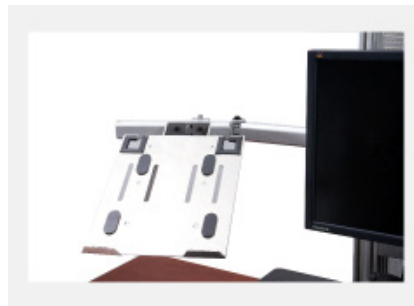

Laptop Tray

MSRP: $248