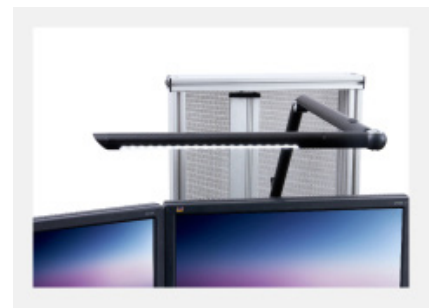

Total Vertical Travel Range: 20"

Single monitor mounting kit

MSRP: \$82

Dual monitor mounting kit

MSRP: \$277

Desk Clamp Mounting Kit

MSRP: \$82

LED Task Light