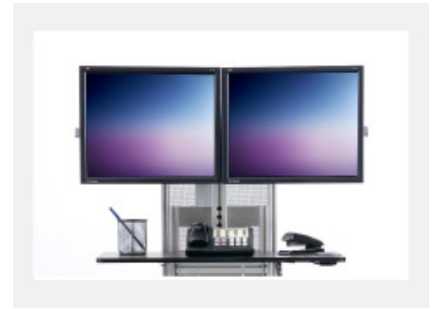

Dual monitor mounting kit

MSRP: $277