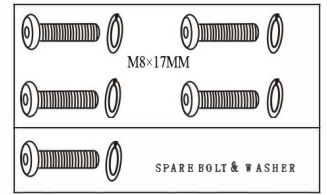

FUZ5B-LO and FUZ6B-HI

FUZ6B-HI

TYPE A ARM BOLTS & WASHER

HEADWARE

TYPE B BACK BOLTS

ALLEN WRENCH

800.531.3746 • info@thehumansolution.com • thehumansolution.com

FUZ5B-LO