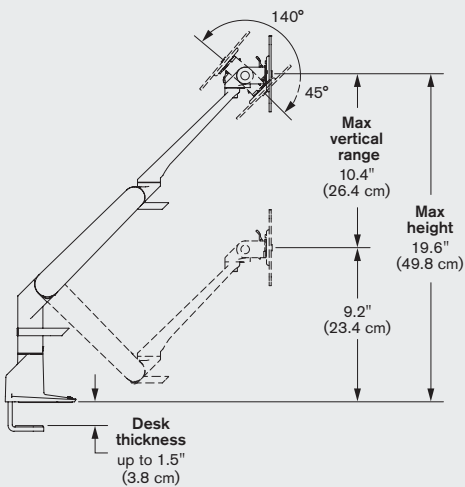

## AVAILABLE OPTIONS

**5900** Supports a 1 - 12 lb (0.5 - 5.4 kg) monitor

## FINISHES

FLAT WHITE | color code: **248**

SILVER | color code: **124**

VISTA BLACK | color code: **104**

CAPABILITIES

\* Joint is capable of rotating 360 degrees, but size of monitor will limit the rotation.