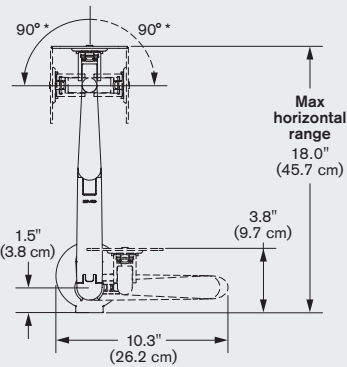

## AVAILABLE OPTIONS

**5900** Supports a 1 - 12 lb (0.5 - 5.4 kg) monitor

## FINISHES

FLAT WHITE | color code: **248**

SILVER | color code: **124**

VISTA BLACK | color code: **104**

CAPABILITIES

\* Joint is capable of rotating 360 degrees, but size of monitor will limit the rotation.