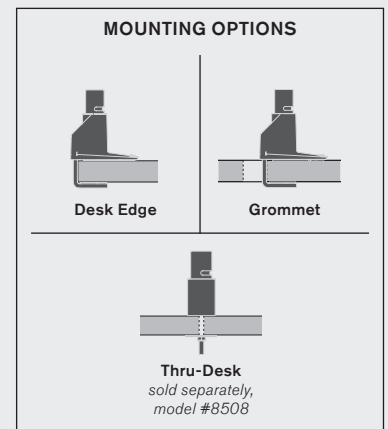

## FEATURES

- Effortlessly reposition with one-touch monitor adjustment.
- Tension adjustment at each joint.
- Easily rotate flat panel monitor for portrait or landscape viewing.
- Mount installation is performed above desk for quick and easy set-up.
- Sleek cable management system routes cables beneath the monitor arm.
- Durable, quick-install VESA adapter reduces installation time.

## AVAILABLE OPTIONS

**5900** Supports a 1 - 12 lb (0.5 - 5.4 kg) monitor

## FINISHES

FLAT WHITE | color code: **248**

SILVER | color code: **124**

VISTA BLACK | color code: **104**

CAPABILITIES

\* Joint is capable of rotating 360 degrees, but size of monitor will limit the rotation.