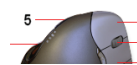

Evolution® VerticalMouse™ C series

Relax Your Wrist™

"Our employee will be out on leave until we get a replacement [VerticalMouse] ..."

Kara Campbell, Care Coordination Analyst

"I have already begun to heartily recommend the use of the Vertical Mouse 2 to my Occupational Medicine colleagues and to my patients"

Alan C. Bean, MD

"Within minutes of using the vertical mouse, I felt immediate relief. The design of the mouse puts the forearm in a completely neutral position"

Peter Polack, MD

"In every case the user was feeling better and wanted an Evoluent permanently."

Scott Branstetter, Environmental Health and Safety Manager

"I have specified and recommended the Evoluent many times since discovering it and have had great success with your mouse in reducing discomfort for mouse users"

Robert Stuthridge, Senior Ergonomist

Disclaimer

The patented ergonomic shape supports your hand in an upright neutral posture that eliminates forearm twisting. Many users said the Evoluent VerticalMouse provides superior comfort and even relieved their wrist pain.

Great fit and relaxing grip

The new shape is even more relaxing to grip and fits the hand even better than before. A larger lip better supports the last finger.

Adjustable laser sensor

A pointer speed button behind the wheel allows convenient adjustment without even changing your grip on the mouse.

Pointer speed indicators

Top mounted LEDs indicate selected pointer speed from low to high.

Lighted Evoluent logo

Pure eye candy. The illumination turns off when the system is in sleep mode to conserve notebook battery power.

Mouse Manager v4.0

INS Pointers E Pointer

Powerful ergonomic software