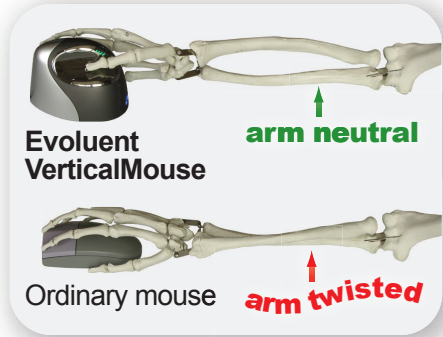

The patented ergonomic shape supports your hand in an upright neutral posture that eliminates forearm twisting. Many users said the Evoluent VerticalMouse provides superior comfort and even relieved their wrist pain.

Great fit and relaxing grip

The new shape is even more relaxing to grip and fits the hand even better than before. A larger lip better supports the last finger.

Adjustable laser sensor

A pointer speed button behind the wheel allows convenient adjustment without even changing your grip on the mouse.

Pointer speed indicators

Top mounted LEDs indicate selected pointer speed from low to high.

Lighted Evoluent logo

Pure eye candy. The illumination turns off when the system is in sleep mode to conserve notebook battery power.

Mouse Manager v4.0

INS Pointers E Pointer

Powerful ergonomic software

Mouse Manager software enables configuring 5 buttons for performing many actions without moving the mouse or touching the keyboard.

PC

- Includes driver for Windows XP, 7, 8, 10 for programming 5 buttons.

Mac

- Includes Mac driver for programming 5 buttons.

Linux

- Fixed button functions without a driver. Third party drivers are available for some versions of Linux.

available at:

800.531.3746

info@thehumansolution.com
thehumansolution.com