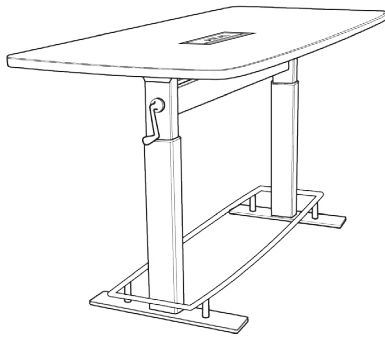

CONFLUENCE TABLE: SPECS + FEATURES

CONFLUENCE 6

For small-medium sized teams

CONFLUENCE 8

For medium-large sized teams

CONFLUENCE 6

CONFLUENCE 8

Tabletop Dimensions
Height-adjustable

L 78" x W 34"
H 36" - 48"

L 94" x W 36"
H 36" - 48"

FINISHES

Black Matte
Laminate

Glacier White
Laminate

Dry Erase
Markerboard

White Oak
Veneer

Black Walnut
Veneer

MATERIALS

COMPONENT	MATERIAL
Table Top	18-Layer, 1" Hardwood plywood; NAUF ply available. Three layers of polyurethane varnish on veneers. Made in USA.
Power Cable Hatch	Anodized aluminum
Cable Management Tray	Bent and powder-coated steel
Height-Adjustment Handle	Powder-coated cast zinc
Height-Adjustment Mechanism	Hardened steel and recyclable aluminum
Table Legs	Powder-coated extruded recyclable aluminum
Table Feet	Powder-coated steel plate
Foot Rest Rail	Bent tubular steel

FEATURES

- Steel Foot Rest Rail for additional support
- Rated to hold up to 300 lbs
- Table Top and Cable Management Tray made in USA
- Power Cable Hatch made in Germany
- Height-Adjustment Handle has a 1:1 lifting ratio, one turn equal to 1/8"
- Anodized aluminum cable hatch allows computer and AV power cords to cleanly disappear down to your power strip below
- Limited lifetime warranty