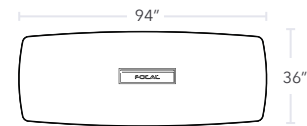

CONFLUENCE TABLE: SPECS + FEATURES

CONFLUENCE 6

For small-medium sized teams

CONFLUENCE 8

For medium-large sized teams

CONFLUENCE 6

CONFLUENCE 8

Tabletop Dimensions
Height-adjustable

L 78" x W 34"
H 36" - 48"

L 94" x W 36"
H 36" - 48"

FINISHES

Black Matte
Laminate

Glacier White
Laminate

Dry Erase
Markerboard

White Oak
Veneer

Black Walnut
Veneer