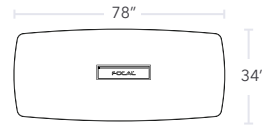

CONFLUENCE TABLE: SPECS + FEATURES

CONFLUENCE 6

For small-medium sized teams

CONFLUENCE 8

For medium-large sized teams

CONFLUENCE 6

CONFLUENCE 8

Tabletop Dimensions
Height-adjustable

L 78" x W 34"
H 36" - 48"

L 94" x W 36"
H 36" - 48"

FINISHES

Black Matte
Laminate

Glacier White
Laminate

Dry Erase
Markerboard

White Oak
Veneer

Black Walnut
Veneer

MATERIALS

COMPONENT	MATERIAL
Table Top	18-Layer, 1" Hardwood plywood; NAUF ply available. Three layers of polyurethane varnish on veneers. Made in USA.
Power Cable Hatch	Anodized aluminum
Cable Management Tray	Bent and powder-coated steel
Height-Adjustment Handle	Powder-coated cast zinc
Height-Adjustment Mechanism	Hardened steel and recyclable aluminum
Table Legs	Powder-coated extruded recyclable aluminum
Table Feet	Powder-coated steel plate
Foot Rest Rail	Bent tubular steel

APPLICATIONS

- Conference rooms
- Huddle rooms
- War rooms
- Renovated cubicles
- Collaborative zones

SHIPPING DETAILS

	CONFLUENCE 6	CONFLUENCE 8
Box #1 Dimensions	L 37" x W 55" x H 7"	L 98" x W 40" x H 4"
Weight	42 lbs	98 lbs
Box #2 Dimensions	L 62" x W 75" x H 18.5"	L 79" x W 22" x H 8"
Weight	61 lbs	78 lbs
Box #3 Dimensions	L 81" x W 37.5" x H 4"	L 68" x W 38" x H 8"
Weight	84 lbs	52 lbs