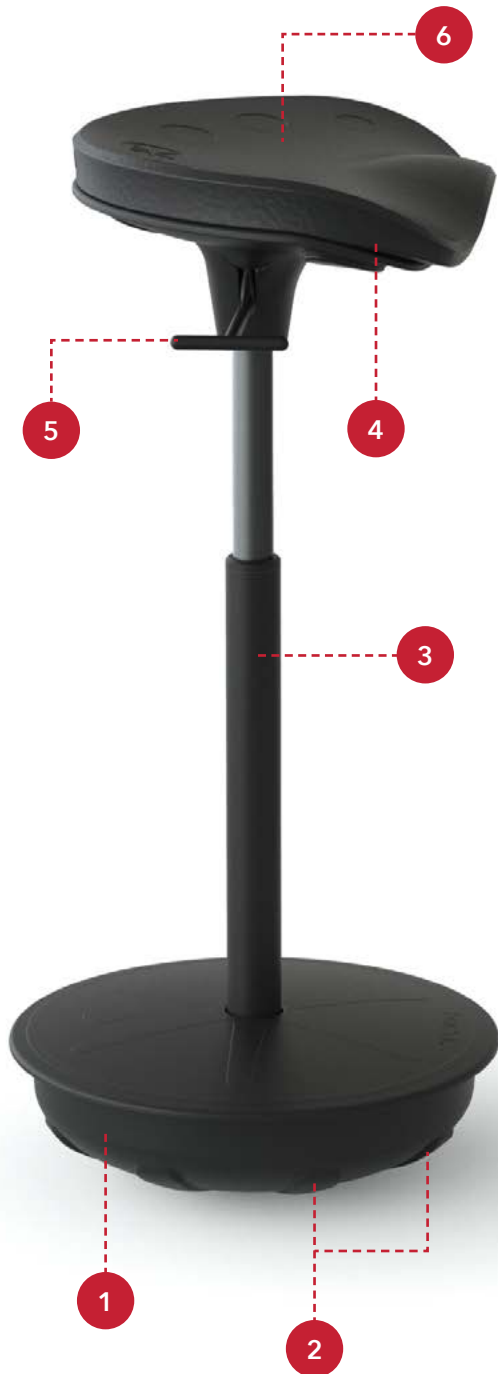

MEET PIVOT

Your world is about to be turned around.

The Pivot Seat is a minimalist task seat with serious ergo-sensibilities. Unlike most chairs that feebly acquiesce as your posture deteriorates into a sluggish slump, the Pivot Seat keeps you active.

The Pivot Seat's weighted base is built with CG Stability, so it responds to every move you make. The seat's Rubber Octogrip Overmold provides just enough friction so you have full freedom of motion. It encourages you to twist, turn, swivel and even pivot with ease. Pivot's sleek seat is positioned forward, so that you find your natural equilibrium, engaging your core and mastering perfect posture. What's more, Pivot easily lifts and lowers, empowering you to take a range of healthy postures from active sitting to leaning.

The Pivot Seat is playfully designed. It isn't concerned with expectations. In fact, it flat out rejects most notions of what a seat "should" be. Instead, it was created to work with you, work for you, so you can bring more play to your day. Imagine what you can do when you Pivot while you work.

FEATURES

1. The weighted base leverages your center of gravity to support various degrees of use, so you can rock (and not roll)
2. Rubber Octogrip Overmold enables you to enjoy a full range of motion while maintaining control
3. Pivoting seat leg empowers you to move 360 degrees
4. Seat pan is cantilevered forward to promote the optimal open hip angle
5. Easy-adjust piston-release handles lift and lower the seat, encouraging a range of postures from active sitting to leaning
6. Tri-Flex Seat Cushion has built-in sitz bone contours for plush support and a waterfall edge to reduce pressure on the upper legs and promote healthy circulation