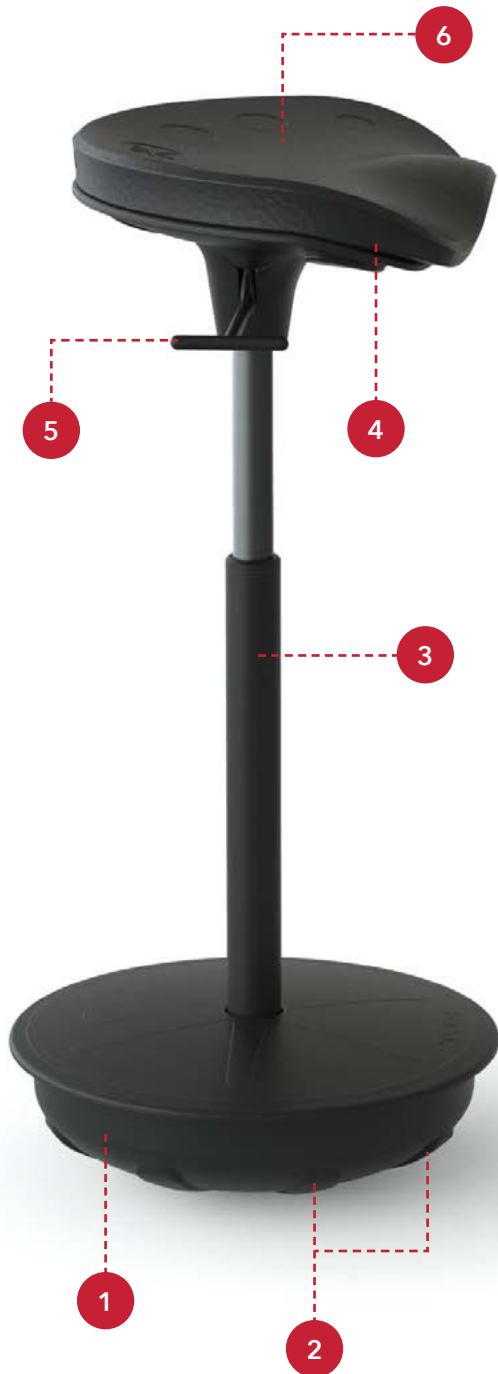

# MEET PIVOT

Your world is about to be turned around.

The Pivot Seat is a minimalist task seat with serious ergo-sensibilities. Unlike most chairs that feebly acquiesce as your posture deteriorates into a sluggish slump, the Pivot Seat keeps you active.

The Pivot Seat's weighted base is built with CG Stability, so it responds to every move you make. The seat's Rubber Octogrip Overmold provides just enough friction so you have full freedom of motion. It encourages you to twist, turn, swivel and even pivot with ease. Pivot's sleek seat is positioned forward, so that you find your natural equilibrium, engaging your core and mastering perfect posture. What's more, Pivot easily lifts and lowers, empowering you to take a range of healthy postures from active sitting to leaning.

The Pivot Seat is playfully designed. It isn't concerned with expectations. In fact, it flat out rejects most notions of what a seat "should" be. Instead, it was created to work with you, work for you, so you can bring more play to your day. Imagine what you can do when you Pivot while you work.

## FEATURES

1. The weighted base leverages your center of gravity to support various degrees of use, so you can rock (and not roll)
2. Rubber Octogrip Overmold enables you to enjoy a full range of motion while maintaining control
3. Pivoting seat leg empowers you to move 360 degrees
4. Seat pan is cantilevered forward to promote the optimal open hip angle
5. Easy-adjust piston-release handles lift and lower the seat, encouraging a range of postures from active sitting to leaning
6. Tri-Flex Seat Cushion has built-in sitz bone contours for plush support and a waterfall edge to reduce pressure on the upper legs and promote healthy circulation