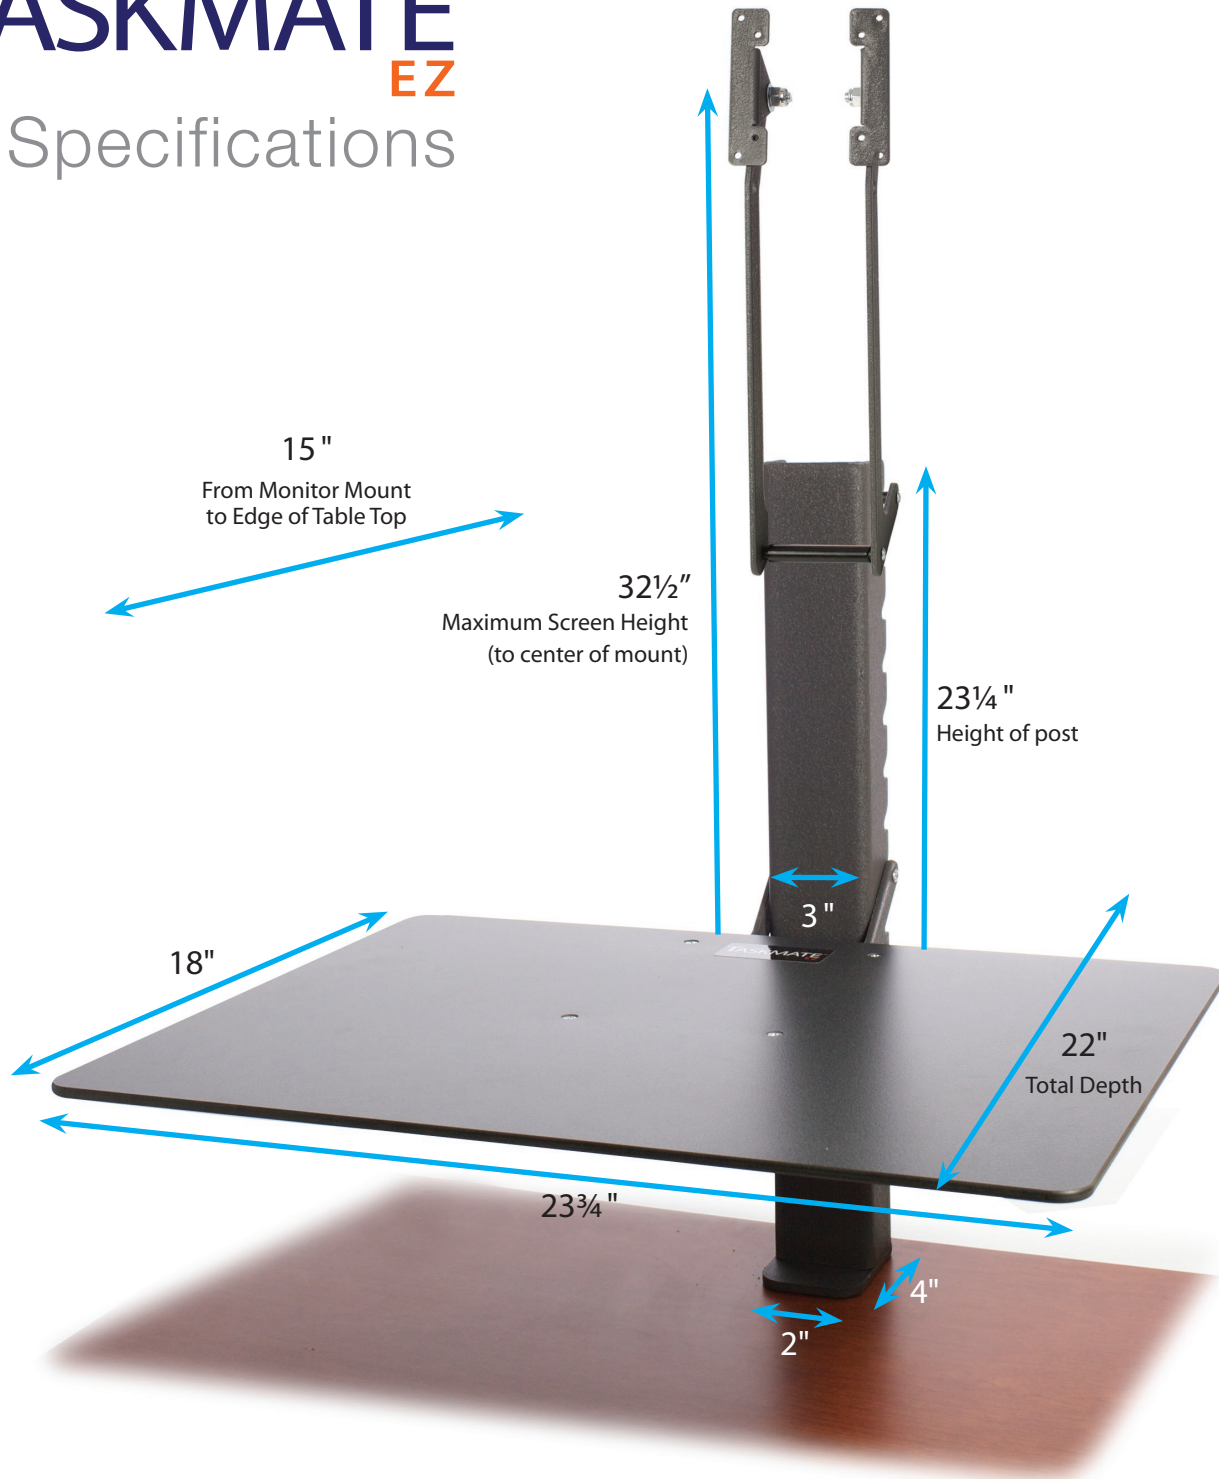

### Miscellaneous Specifications

Adjusts in 1½" Increments

1¼" Tabletop above Desk in Lowest Setting

14 Settings

19" Maximum Table Height (w/monitor)

Vesa Standard Mounting Pattern

Shipping Dimensions 19" x 25" x 5½"

Shipping Weight 20 lbs.

Table holds maximum weight 50 lbs.