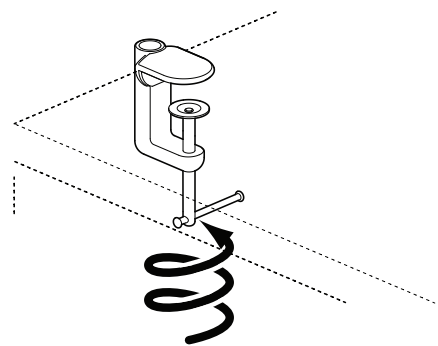

12

13

14

800-400-0625

15

• Element Disc™ LED Light
Portable Luminaire
INSTRUCTIONS

• Element Disc™ LED Light
Luminaire Portatif
INSTRUCTIONS

HSIEDL0112

www.humanscale.com

1

2

- 1 For Indoor Use Only
- 2 The external flexible cable or cord of this luminaire can not be replaced; if the cord is damaged, the luminaire shall be destroyed.
- 3 This luminaire is not suitable for mounting on tubular material.