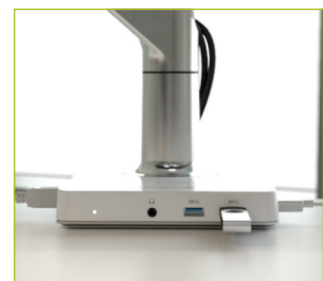

M/Connect™

The M/Connect

USB 3.0, dual-video docking station is a unique innovation that merges ergonomics and technology. Available with Humanscale's M2, M8, and M/Flex monitor arms, M/Connect gives easy access to user ports and conceals IT ports to eliminate cable clutter. The monitor arm dock improves comfort, health, and productivity while offering instant use of all devices through DisplayLink's® Universal Plug and Display™ connection. M/Connect is at the heart of the effortlessly connected, active workspace.

The Humanscale Design Team reimagined the impractical, stand-alone USB docking station that induces cable clutter with a sleek, efficient, and more accessible docking solution that eliminates cable clutter. M/Connect, like all Humanscale products, was designed with a focus on purpose, function, and ergonomics. The result is a unique, all-in-one monitor arm base and USB 3.0, dual-video docking station designed to support workers in an active, adaptive workspace.

Specifications

Universal connectivity to all peripherals, for up to 3 displays

Instant access to USB ports, dock is secured to prevent "dock walk-away"

Concealed IT ports for a streamlined look and more surface space