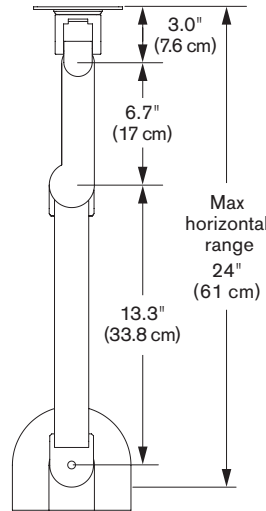

Model 7000

Specifications

SIDE VIEW
Vertical Range

TOP VIEW
Horizontal Range

TOP VIEW
Arm Folded

CAPABILITIES

- Vertical range** 16" (+/- 8" from horizontal)
- Horizontal range** 24"
- Rotation** 360 degrees at three joints
- Monitor tilt** 200 degrees
- Monitor pivot** Landscape to portrait
- Monitor compatibility** VESA® 75mm and 100mm
- Cable management** Cables are concealed in arm
- Mounting options** FLEXmount™, Slatwall, Wall, Thru-Desk
- Monitor weight, model number** 2 - 13 lbs (0.9 - 5.9 kg), 7000-500
7.5 - 25 lbs (3.4 - 11.3 kg), 7000-800
12 - 31 lbs (5.4 - 14.1 kg), 7000-1000

FLEXMOUNT™ CONFIGURATIONS

Desk Clamp

Thru-Desk

Wall

Grommet Hole

Side Bolt

Reverse Wall

OPTIONAL ACCESSORIES

QUICK RELEASE ADAPTERS

Allows for quick attach and release of monitor (8336-QR).

MOUNTS

Wall (8325), slatwall (8246) and thru-desk (8312).

EXTENDER TUBES

Raise the height of your arm. 2" (8171-2) and 6" (8171-6) extensions available.