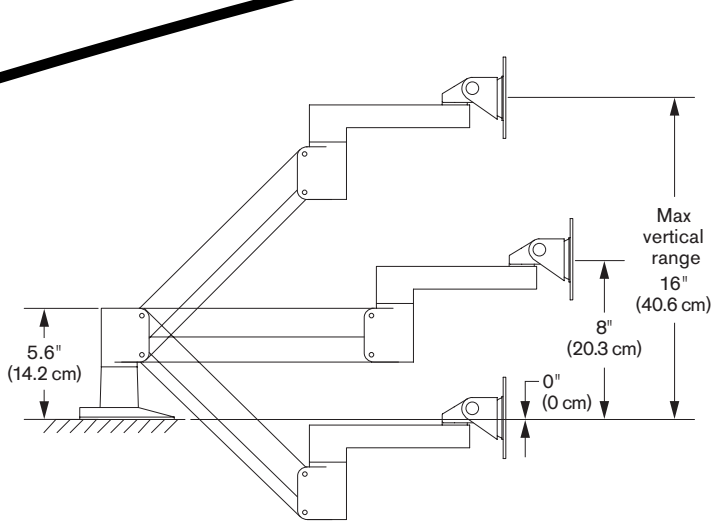

Model 7000

Specifications

SIDE VIEW
Vertical Range

TOP VIEW
Horizontal Range

TOP VIEW
Arm Folded

CAPABILITIES

- Vertical range** 16" (+/- 8" from horizontal)
- Horizontal range** 24"
- Rotation** 360 degrees at three joints
- Monitor tilt** 200 degrees
- Monitor pivot** Landscape to portrait
- Monitor compatibility** VESA® 75mm and 100mm
- Cable management** Cables are concealed in arm
- Mounting options** FLEXmount™, Slatwall, Wall, Thru-Desk
- Monitor weight, model number** 2 - 13 lbs (0.9 - 5.9 kg), 7000-500
7.5 - 25 lbs (3.4 - 11.3 kg), 7000-800
12 - 31 lbs (5.4 - 14.1 kg), 7000-1000

FLEXMOUNT™ CONFIGURATIONS

Desk Clamp

Thru-Desk

Wall

Grommet Hole

Side Bolt

Reverse Wall

OPTIONAL ACCESSORIES

QUICK RELEASE ADAPTERS

Allows for quick attach and release of monitor (8336-QR).

MOUNTS

Wall (8325), slatwall (8246) and thru-desk (8312).

EXTENDER TUBES

Raise the height of your arm. 2" (8171-2) and 6" (8171-6) extensions available.