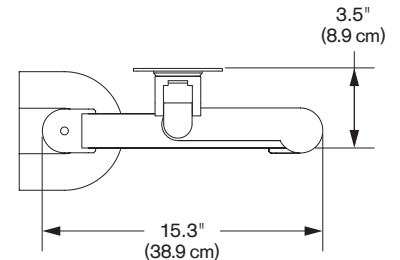

Model 7000

Specifications

SIDE VIEW
Vertical Range

TOP VIEW
Horizontal Range

TOP VIEW
Arm Folded

CAPABILITIES

- Vertical range** 16" (+/- 8" from horizontal)
- Horizontal range** 24"
- Rotation** 360 degrees at three joints
- Monitor tilt** 200 degrees
- Monitor pivot** Landscape to portrait
- Monitor compatibility** VESA® 75mm and 100mm
- Cable management** Cables are concealed in arm
- Mounting options** FLEXmount™, Slatwall, Wall, Thru-Desk
- Monitor weight, model number** 2 - 13 lbs (0.9 - 5.9 kg), 7000-500
7.5 - 25 lbs (3.4 - 11.3 kg), 7000-800
12 - 31 lbs (5.4 - 14.1 kg), 7000-1000

FLEXMOUNT™ CONFIGURATIONS

Desk Clamp

Thru-Desk

Wall

Grommet Hole

Side Bolt

Reverse Wall

OPTIONAL ACCESSORIES