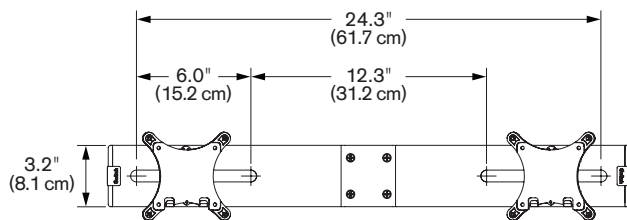

Model 7500-Wing

Specifications

ARM CAPABILITIES

- Vertical range** +/- 9" (22.9 cm) from horizontal
- Horizontal range** 27" (68.6 cm)
- Rotation** 360 degrees at three joints
- Monitor tilt** 200 degrees
- Monitor pivot** Landscape to portrait
- Monitor compatibility** VESA® 75mm and 100mm
- Cable management** Cables are concealed in arm
- Mounting options** FLEXmount™, Slatwall, Wall, Thru-Desk
- Monitor weight/model number** 3.5 - 13.5 lbs (1.6 - 6.1 kg) / 7500-Wing-1000
9 - 21 lbs (4.1 - 9.5 kg) / 7500-Wing-1500

WING BRACKET CAPABILITIES

Max monitor width* 23" (58.4 cm)** per monitor

* Monitor width is measured from end to end of the monitor as shown here:
** This measurement is based on a monitor depth of 2.5" (6.3 cm).
The depth of the monitor will have a slight effect on the overall max dimension.