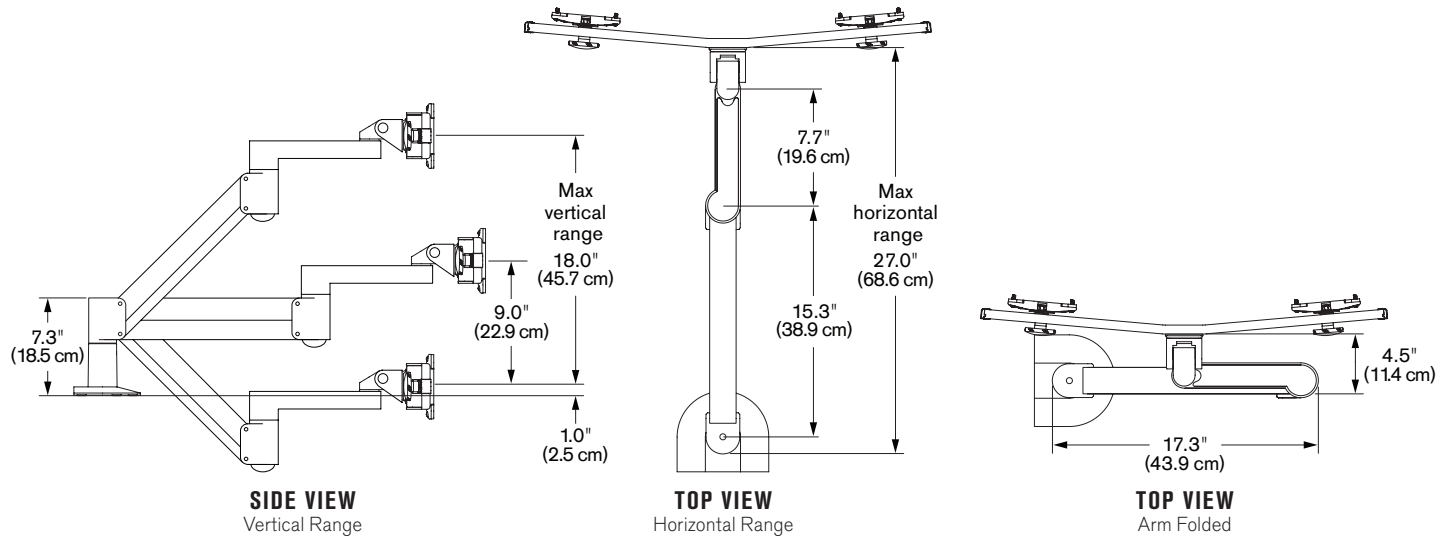

Model 7500-Wing

Specifications

ARM CAPABILITIES

- Vertical range** +/- 9" (22.9 cm) from horizontal
- Horizontal range** 27" (68.6 cm)
- Rotation** 360 degrees at three joints
- Monitor tilt** 200 degrees
- Monitor pivot** Landscape to portrait
- Monitor compatibility** VESA® 75mm and 100mm
- Cable management** Cables are concealed in arm
- Mounting options** FLEXmount™, Slatwall, Wall, Thru-Desk
- Monitor weight/model number** 3.5 - 13.5 lbs (1.6 - 6.1 kg) / 7500-Wing-1000
9 - 21 lbs (4.1 - 9.5 kg) / 7500-Wing-1500

WING BRACKET CAPABILITIES

Max monitor width* 23" (58.4 cm)** per monitor

* Monitor width is measured from end to end of the monitor as shown here:
** This measurement is based on a monitor depth of 2.5" (6.3 cm).
The depth of the monitor will have a slight effect on the overall max dimension.