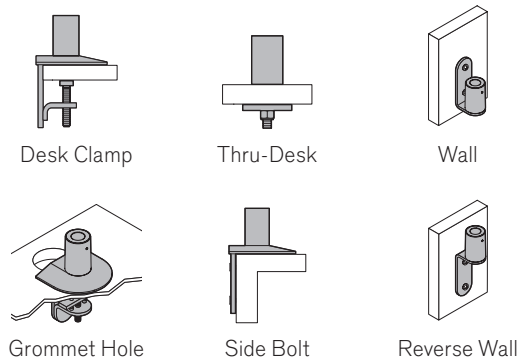

FLEXMOUNT™ CONFIGURATIONS

800.531.3746 • info@thehumansolution.com • thehumansolution.com