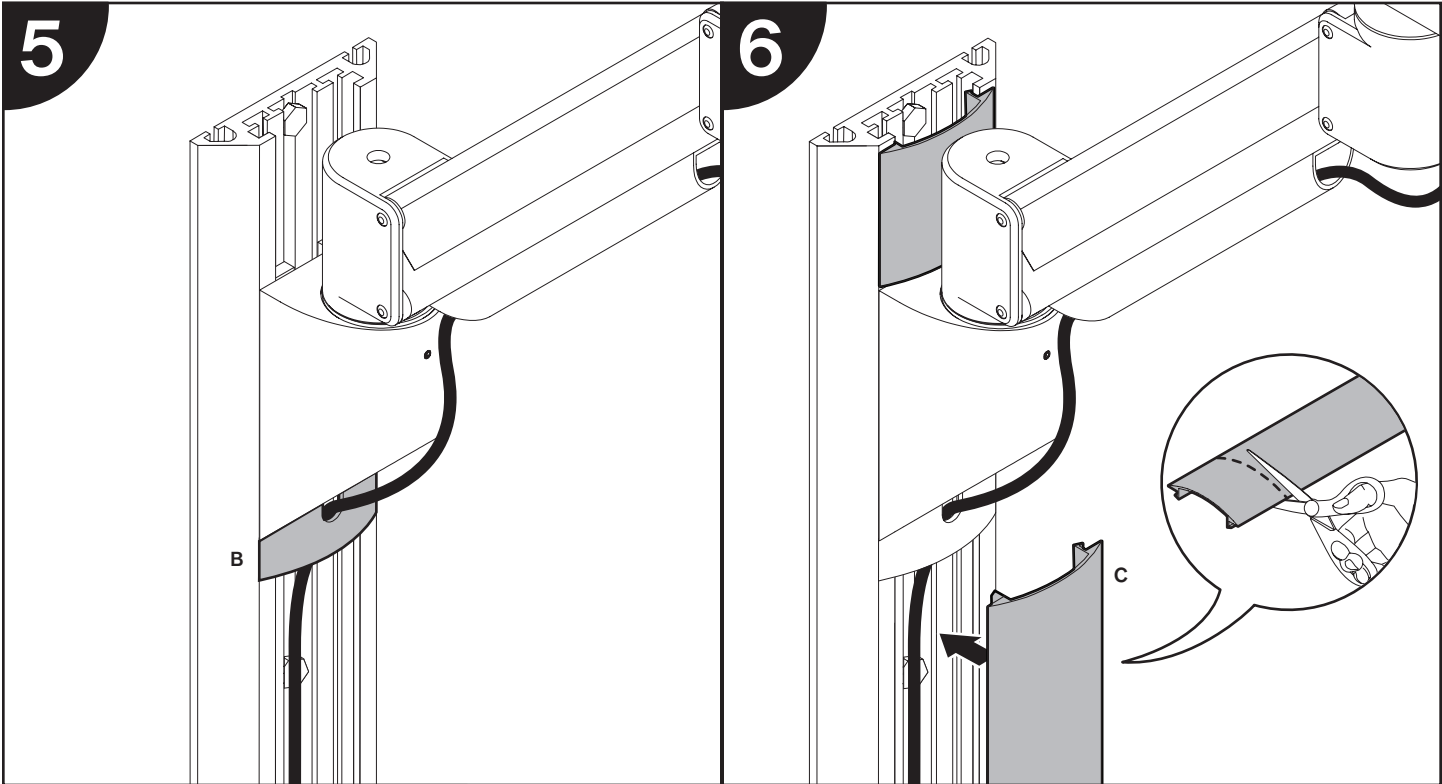

VERTICAL MOUNTING TRACK

Installation Instructions

1

0.5" (1.3 cm)
6.0" (15.2 cm)
4.4" (11.2 cm)
ø 0.4" (1.0 cm)

* Mounting hardware not included.

2

3

4

Follow installation instructions that shipped with arm.

MODEL 8328

Parts List

ITEM	DESCRIPTION / PART NO.	QUANTITY
A	3/32" Allen Wrench 700146	1
B	Track Mount Cable Cap 104599	1

MODEL 8326

Parts List

ITEM	DESCRIPTION / PART NO.	QUANTITY
C	Track Cable Cap 104985	1
D	Track End Cap 104596	2