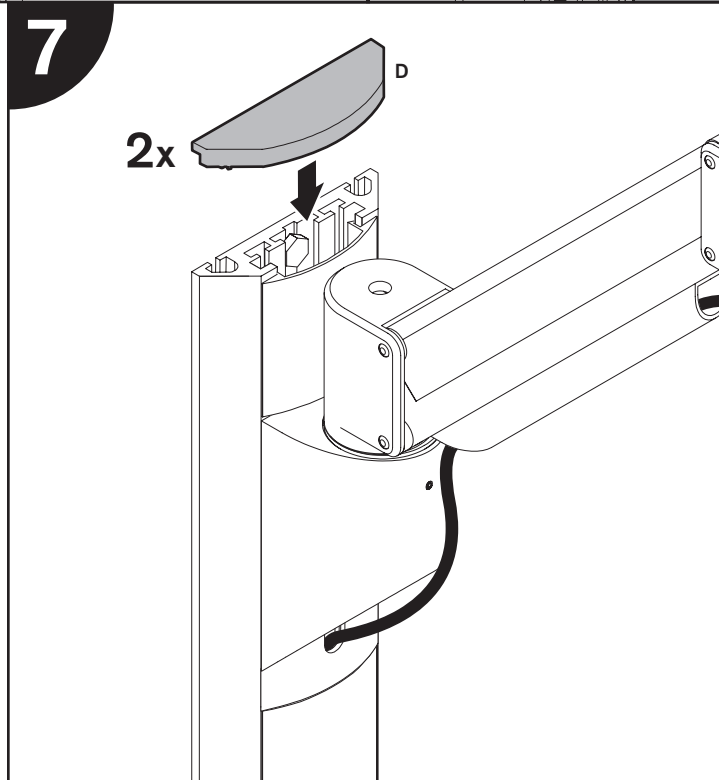

VERTICAL MOUNTING TRACK

Installation Instructions

1

0.5" (1.3 cm)
6.0" (15.2 cm)
4.4" (11.2 cm)
ø 0.4" (1.0 cm)

* Mounting hardware not included.

2

3

4

Follow installation instructions that shipped with arm.

MODEL 8328

Parts List

ITEM	DESCRIPTION / PART NO.	QUANTITY
A	3/32" Allen Wrench 700146	1
B	Track Mount Cable Cap 104599	1

MODEL 8326

Parts List

ITEM	DESCRIPTION / PART NO.	QUANTITY
C	Track Cable Cap 104985	1
D	Track End Cap 104596	2