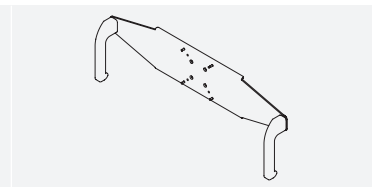

Model 9105

Specifications

SIDE VIEW
Vertical Range

TOP VIEW
Horizontal Range

TOP VIEW
Arm Folded

CAPABILITIES

Vertical range	15.5"
Horizontal range	24"
Rotation	360 degrees at three joints
Monitor tilt	200 degrees
Monitor pivot	Landscape to portrait
Monitor compatibility	VESA® 75mm and 100mm
Cable management	Cables are clipped beneath arm
Mounting options	FLEXmount™, Wall, Pole, Thru-Desk
Monitor weight/model number	7 - 26 lbs / 9105-500
	13.2 - 32.6 lbs / 9105-800
	21.8 - 37.7 lbs / 9105-1000
	35.5 - 54 lbs / 9105-1500

OPTIONAL ACCESSORIES

QUICK RELEASE ADAPTERS
Allows for quick attach and release of monitor.

MOUNTS
Wall (8325), pole (8210) and thru-desk (8312).

EXTENDER TUBE
Raise the height of your arm. 6" (8171-75-6) extension available.

HANDLE SET
Provides convenient handles to reposition monitor (8409).

The Human Solution
Design For Human Use™

Available From:
The Human Solution
2139 W Anderson Ln
Austin, TX 78757
T- 800.531.3746
F- 512.828.8000
www.thehumansolution.com
info@thehumansolution.com