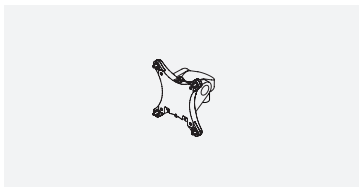

Model 9105

Specifications

SIDE VIEW
Vertical Range

TOP VIEW
Horizontal Range

TOP VIEW
Arm Folded

CAPABILITIES

Vertical range	15.5"
Horizontal range	24"
Rotation	360 degrees at three joints
Monitor tilt	200 degrees
Monitor pivot	Landscape to portrait
Monitor compatibility	VESA® 75mm and 100mm
Cable management	Cables are clipped beneath arm
Mounting options	FLEXmount™, Wall, Pole, Thru-Desk
Monitor weight/model number	7 - 26 lbs / 9105-500
	13.2 - 32.6 lbs / 9105-800
	21.8 - 37.7 lbs / 9105-1000
	35.5 - 54 lbs / 9105-1500

OPTIONAL ACCESSORIES

QUICK RELEASE ADAPTERS
Allows for quick attach and release of monitor.

MOUNTS
Wall (8325), pole (8210) and thru-desk (8312).

EXTENDER TUBE
Raise the height of your arm. 6" (8171-75-6) extension available.