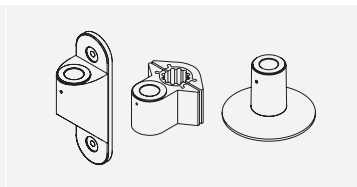

Model 9105

Specifications

SIDE VIEW
Vertical Range

TOP VIEW
Horizontal Range

TOP VIEW
Arm Folded

CAPABILITIES

Vertical range	15.5"
Horizontal range	24"
Rotation	360 degrees at three joints
Monitor tilt	200 degrees
Monitor pivot	Landscape to portrait
Monitor compatibility	VESA® 75mm and 100mm
Cable management	Cables are clipped beneath arm
Mounting options	FLEXmount™, Wall, Pole, Thru-Desk
Monitor weight/model number	7 - 26 lbs / 9105-500
	13.2 - 32.6 lbs / 9105-800
	21.8 - 37.7 lbs / 9105-1000
	35.5 - 54 lbs / 9105-1500

OPTIONAL ACCESSORIES

QUICK RELEASE ADAPTERS
Allows for quick attach and release of monitor.

MOUNTS
Wall (8325), pole (8210) and thru-desk (8312).

EXTENDER TUBE
Raise the height of your arm. 6" (8171-75-6) extension available.