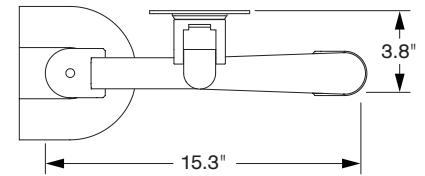

Model 9105

Specifications

SIDE VIEW
Vertical Range

TOP VIEW
Horizontal Range

TOP VIEW
Arm Folded

CAPABILITIES

Vertical range	15.5"
Horizontal range	24"
Rotation	360 degrees at three joints
Monitor tilt	200 degrees
Monitor pivot	Landscape to portrait
Monitor compatibility	VESA® 75mm and 100mm
Cable management	Cables are clipped beneath arm
Mounting options	FLEXmount™, Wall, Pole, Thru-Desk
Monitor weight/model number	7 - 26 lbs / 9105-500
	13.2 - 32.6 lbs / 9105-800
	21.8 - 37.7 lbs / 9105-1000
	35.5 - 54 lbs / 9105-1500

OPTIONAL ACCESSORIES

QUICK RELEASE ADAPTERS
Allows for quick attach and release of monitor.

MOUNTS
Wall (8325), pole (8210) and thru-desk (8312).

EXTENDER TUBE
Raise the height of your arm. 6" (8171-75-6) extension available.