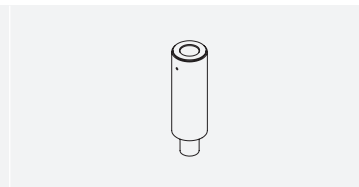

Model 9105

Specifications

SIDE VIEW
Vertical Range

TOP VIEW
Horizontal Range

TOP VIEW
Arm Folded

CAPABILITIES

Vertical range	15.5"
Horizontal range	24"
Rotation	360 degrees at three joints
Monitor tilt	200 degrees
Monitor pivot	Landscape to portrait
Monitor compatibility	VESA® 75mm and 100mm
Cable management	Cables are clipped beneath arm
Mounting options	FLEXmount™, Wall, Pole, Thru-Desk
Monitor weight/model number	7 - 26 lbs / 9105-500
	13.2 - 32.6 lbs / 9105-800
	21.8 - 37.7 lbs / 9105-1000
	35.5 - 54 lbs / 9105-1500

OPTIONAL ACCESSORIES

QUICK RELEASE ADAPTERS
Allows for quick attach and release of monitor.

MOUNTS
Wall (8325), pole (8210) and thru-desk (8312).

EXTENDER TUBE
Raise the height of your arm. 6" (8171-75-6) extension available.