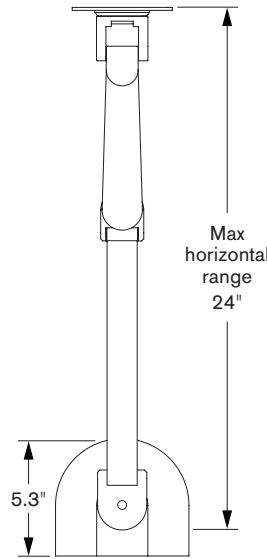

Model 9105

Specifications

SIDE VIEW
Vertical Range

TOP VIEW
Horizontal Range

TOP VIEW
Arm Folded

CAPABILITIES

Vertical range	15.5"
Horizontal range	24"
Rotation	360 degrees at three joints
Monitor tilt	200 degrees
Monitor pivot	Landscape to portrait
Monitor compatibility	VESA® 75mm and 100mm
Cable management	Cables are clipped beneath arm
Mounting options	FLEXmount™, Wall, Pole, Thru-Desk
Monitor weight/model number	7 - 26 lbs / 9105-500
	13.2 - 32.6 lbs / 9105-800
	21.8 - 37.7 lbs / 9105-1000
	35.5 - 54 lbs / 9105-1500

OPTIONAL ACCESSORIES

QUICK RELEASE ADAPTERS
Allows for quick attach and release of monitor.

MOUNTS
Wall (8325), pole (8210) and thru-desk (8312).

EXTENDER TUBE
Raise the height of your arm. 6" (8171-75-6) extension available.