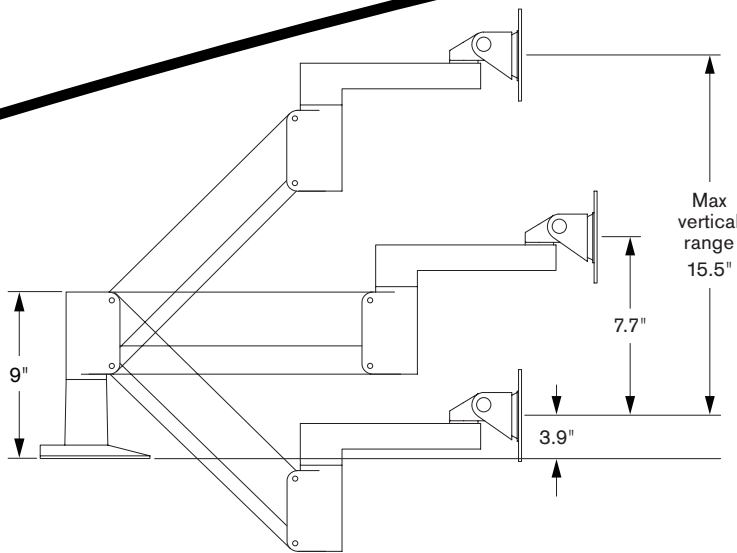

Model 9105

Specifications

SIDE VIEW
Vertical Range

TOP VIEW
Horizontal Range

TOP VIEW
Arm Folded

CAPABILITIES

Vertical range	15.5"
Horizontal range	24"
Rotation	360 degrees at three joints
Monitor tilt	200 degrees
Monitor pivot	Landscape to portrait
Monitor compatibility	VESA® 75mm and 100mm
Cable management	Cables are clipped beneath arm
Mounting options	FLEXmount™, Wall, Pole, Thru-Desk
Monitor weight/model number	7 - 26 lbs / 9105-500
	13.2 - 32.6 lbs / 9105-800
	21.8 - 37.7 lbs / 9105-1000
	35.5 - 54 lbs / 9105-1500

OPTIONAL ACCESSORIES

QUICK RELEASE ADAPTERS
Allows for quick attach and release of monitor.

MOUNTS
Wall (8325), pole (8210) and thru-desk (8312).

EXTENDER TUBE
Raise the height of your arm. 6" (8171-75-6) extension available.

HANDLE SET
Provides convenient handles to reposition monitor (8409).

The Human Solution
Design For Human Use™

Available From:
The Human Solution
2139 W Anderson Ln
Austin, TX 78757
T- 800.531.3746
F- 512.828.8000
www.thehumansolution.com
info@thehumansolution.com