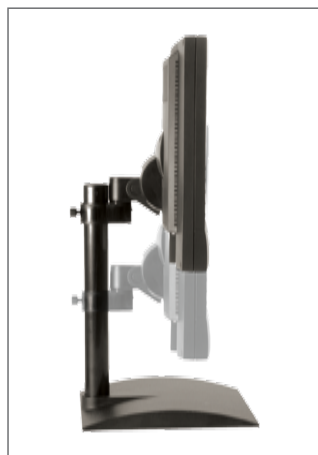

Model 9109

LCD Desk Stand

LIBERATE
YOUR
DESKTOP

The Model 9109 LCD Stand allows the user to easily adjust the monitor height and angle. The 90-degree rotating pivot feature allows you to view the LCD in either landscape or portrait format. Comes with a free-standing base – instant setup.

FEATURES

- ▲ Position monitor at desired height on pole
- ▲ Pivot and tilt monitor
- ▲ Sturdy base provides a secure platform
- ▲ Compatible with all VESA® monitors – includes 75mm and 100mm VESA® mounting plates

Monitor can pivot from landscape to portrait

Adjust monitor height as desired

Adjust monitors independently

Ideal for touchscreen applications

www.thehumansolution.com
info@thehumansolution.com
800.531.3746