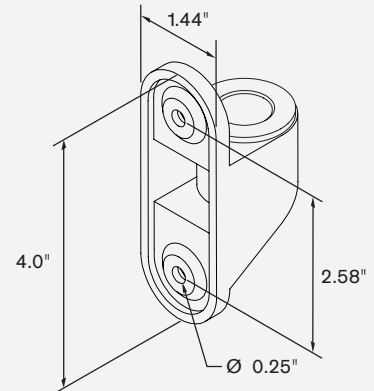

## Specifications

9110

45 lbs  
max

9110-4

38 lbs  
max

9110-8.5

28 lbs  
max

9110-8.5-4

22 lbs  
max

9110-8.5-8.5

18 lbs  
max

### BOLT PATTERN

Monitor pivot ..... Landscape to portrait  
 Monitor compatibility ..... VESA® 75mm and 100mm