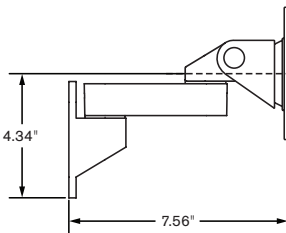

## Specifications

9110

45 lbs  
max

9110-4

38 lbs  
max

9110-8.5

28 lbs  
max

9110-8.5-4

22 lbs  
max

9110-8.5-8.5

18 lbs  
max

### BOLT PATTERN

Monitor pivot ..... Landscape to portrait  
 Monitor compatibility ..... VESA® 75mm and 100mm