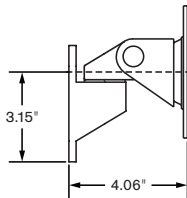

## Specifications

9110

45 lbs  
max

9110-4

38 lbs  
max

9110-8.5

28 lbs  
max

9110-8.5-4

22 lbs  
max

9110-8.5-8.5

18 lbs  
max

### BOLT PATTERN

Monitor pivot ..... Landscape to portrait  
 Monitor compatibility ..... VESA® 75mm and 100mm