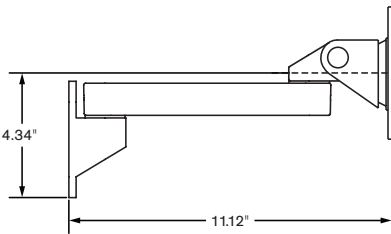

## Specifications

9110

45 lbs  
max

9110-4

38 lbs  
max

9110-8.5

28 lbs  
max

9110-8.5-4

22 lbs  
max

9110-8.5-8.5

18 lbs  
max

### BOLT PATTERN

Monitor pivot ..... Landscape to portrait  
 Monitor compatibility ..... VESA® 75mm and 100mm