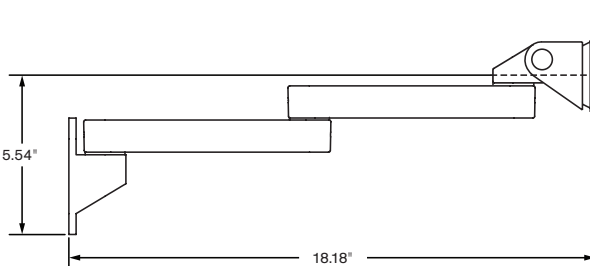

## Specifications

9110

45 lbs  
max

9110-4

38 lbs  
max

9110-8.5

28 lbs  
max

9110-8.5-4

22 lbs  
max

9110-8.5-8.5

18 lbs  
max

### BOLT PATTERN

Monitor pivot ..... Landscape to portrait  
 Monitor compatibility ..... VESA® 75mm and 100mm