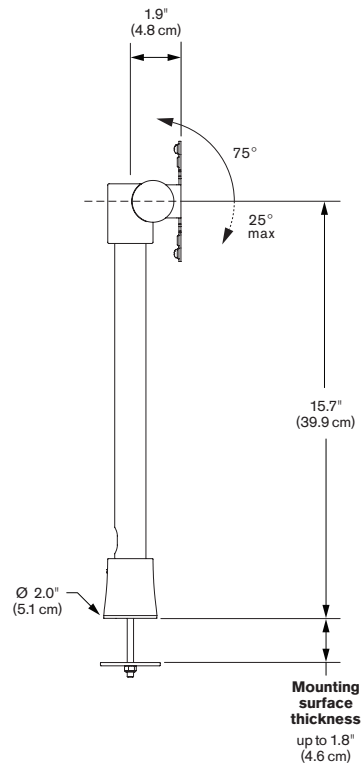

Model 9232

Specifications

9232-DC

9232-THRU

CAPABILITIES

- Monitor tilt.....75° up, 25° down (max)
- Monitor compatibility.....VESA® 75mm and 100mm
- Cable management.....Cables clip to pole
- Monitor weight.....Supports up to 10 lbs (4.5 kg)