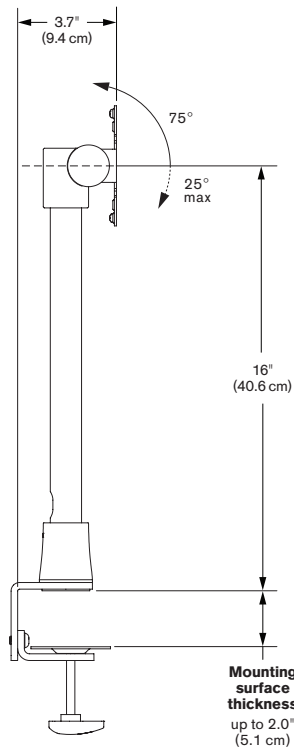

Model 9232

Specifications

9232-DC

9232-THRU

CAPABILITIES

- Monitor tilt.....75° up, 25° down (max)
- Monitor compatibility.....VESA® 75mm and 100mm
- Cable management.....Cables clip to pole
- Monitor weight.....Supports up to 10 lbs (4.5 kg)