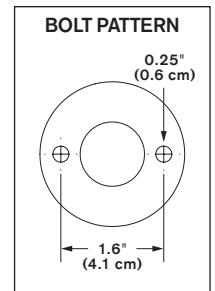

Model 9232

Specifications

9232-DC

9232-THRU

CAPABILITIES

- Monitor tilt.....75° up, 25° down (max)
- Monitor compatibility.....VESA® 75mm and 100mm
- Cable management.....Cables clip to pole
- Monitor weight.....Supports up to 10 lbs (4.5 kg)